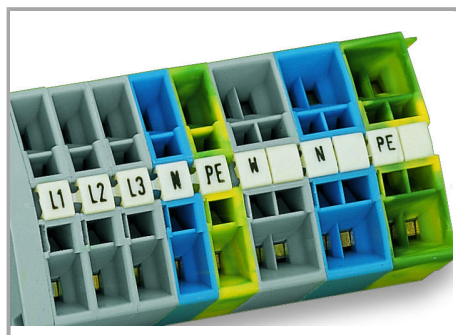

Material Data

Color	white
Weight	6.2 g
Fire load	0.201 MJ

Commercial data

Product Group	2 (Terminal Block Accessories)
Packaging type	BOX
Country of origin	DE
GTIN	4017332133203
Customs Tariff No.	4911990000

Counterpart

Installation Notes

Marking

Marking via Mini-WSB Quick markers.

Product family

Mini-WSB

[Show all products from the family](#)

Subject to changes. Please also observe the further product documentation!