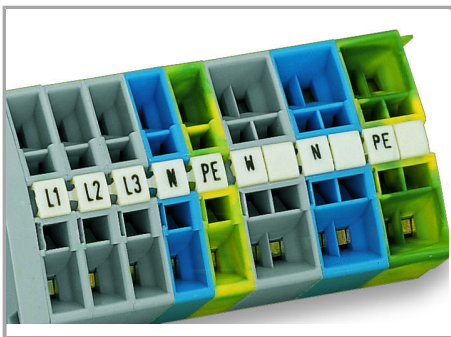

Data sheet | Item number: 248-535

Mini-WSB marking card; as card; MARKED; 35 / 36 (50 each); not stretchable;
Horizontal marking; snap-on type; white

www.wago.com/248-535

Data

Technical Data

| | |
|---------------------------|------------------------------------|
| Marking | 35 / 36 |
| Aufdruck_Anzahl | 50 |
| Printing direction | Horizontal marking |
| Color of marking | black |
| Marking type | Digits |
| Darstellung des Aufdrucks | same numbers per strip |
| Units per delivery form | 10 strips with 10 markers per card |

| | |
|-----------|----------|
| Weight | 6.2 g |
| Fire load | 0.201 MJ |

Commercial data

| | |
|--------------------|--------------------------------|
| Product Group | 2 (Terminal Block Accessories) |
| Packaging type | BOX |
| Country of origin | DE |
| GTIN | 4017332132961 |
| Customs Tariff No. | 491 19900000 |

Counterpart

Installation Notes

Marking

Marking via Mini-WSB Quick markers.

Product family

Mini-WSB

[Show all products from the family](#)

Subject to changes. Please also observe the further product documentation!