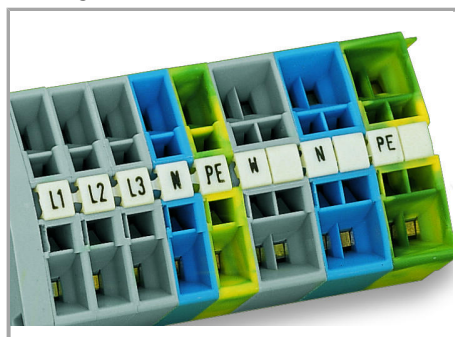

Data sheet | Item number: 248-525

Mini-WSB marking card; as card; MARKED; 15 / 16 (50 each); not stretchable;
Horizontal marking; snap-on type; white

www.wago.com/248-525

Data

Technical Data

Marking	15 / 16
Aufdruck_Anzahl	50
Printing direction	Horizontal marking
Color of marking	black
Marking type	Digits
Darstellung des Aufdrucks	same numbers per strip
Units per delivery form	10 strips with 10 markers per card

Geometrical Data

Marker/Strip width	5 mm
Marker width	5 mm

Material Data

Color	white
-------	-------

Subject to changes. Please also observe the further product documentation!

WAGO Kontakttechnik GmbH & Co. KG
Hansastr. 27
32423 Minden
Phone: +49571 887-0 | Fax: +49571 887-169
Email: info.de@wago.com | Web: www.wago.com

Do you have any questions about our products?
We are always happy to take your call at +49 (571) 887-44222.

Weight	6.2 g
Fire load	0.201 MJ

Commercial data

Product Group	2 (Terminal Block Accessories)
Packaging type	BOX
Country of origin	DE
GTIN	4017332132862
Customs Tariff No.	491 19900000

Counterpart

Installation Notes

Marking

Marking via Mini-WSB Quick markers.

Product family

Mini-WSB

[Show all products from the family](#)

Subject to changes. Please also observe the further product documentation!