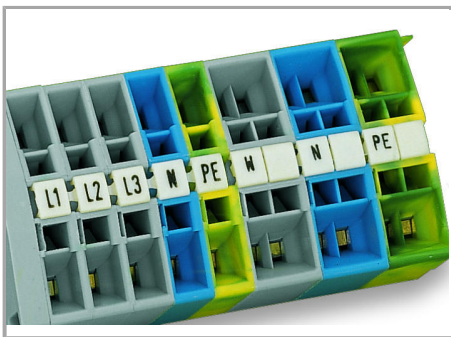

Units per delivery form

10 strips with 10 markers per card

Geometrical Data

Marker/Strip width

5 mm

Marker width

5 mm

Material Data

Color

white

Weight

6.7 g

Fire load

0.201 MJ

Commercial data

Product Group

2 (Terminal Block Accessories)

Packaging type

bag

Country of origin

DE

GTIN

4017332275668

Customs Tariff No.

49119900000

Counterpart

Installation Notes

Marking

Marking via Mini-WSB Quick markers.

Product family

Mini-WSB

[Show all products from the family](#)

Subject to changes. Please also observe the further product documentation!

WAGO Kontakttechnik GmbH & Co. KG

Hansastr. 27

32423 Minden

Phone: +49571 887-0 | Fax: +49571 887-169

Email: info.de@wago.com | Web: www.wago.com

Do you have any questions about our products?

We are always happy to take your call at +49 (571) 887-44222.