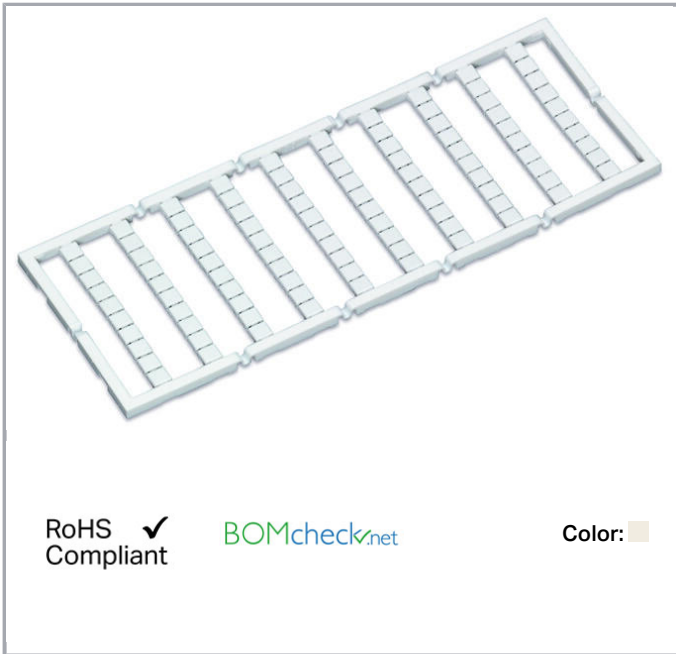

Data sheet | Item number: 248-421

Mini-WSB marking card; as card; MARKED; 93 / 94 (50 each); not stretchable;
Horizontal marking; snap-on type; white

www.wago.com/248-421

Data

Technical Data

Marking	93 / 94
Aufdruck_Anzahl	50
Printing direction	Horizontal marking
Color of marking	black
Marking type	Digits
Darstellung des Aufdrucks	same numbers per strip
Units per delivery form	10 strips with 10 markers per card

Geometrical Data

Marker/Strip width	5 mm
Marker width	5 mm

Material Data

Color	white
-------	-------

Subject to changes. Please also observe the further product documentation!

WAGO Kontakttechnik GmbH & Co. KG
Hansastr. 27
32423 Minden
Phone: +49571 887-0 | Fax: +49571 887-169
Email: info.de@wago.com | Web: www.wago.com