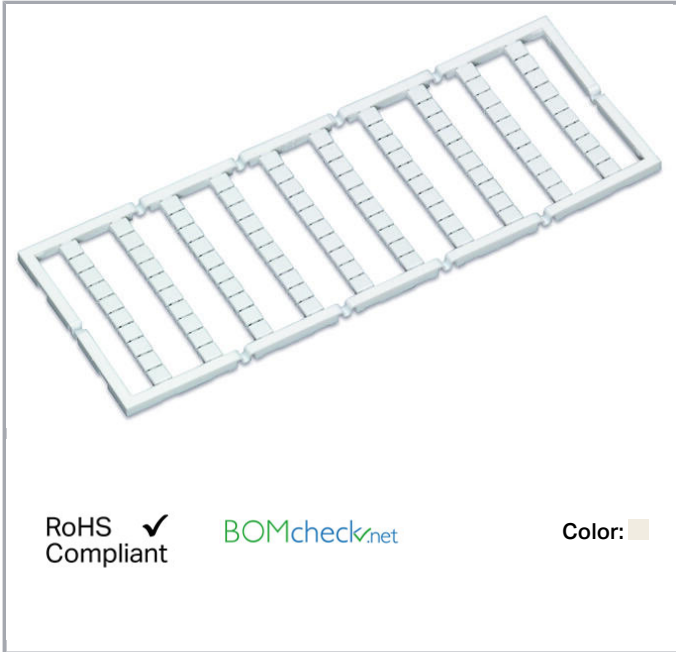

Data sheet | Item number: 248-410

Mini-WSB marking card; as card; MARKED; 71 / 72 (50 each); not stretchable;
Horizontal marking; snap-on type; white

www.wago.com/248-410

Data

Technical Data

Marking	71 / 72
Aufdruck_Anzahl	50
Printing direction	Horizontal marking
Color of marking	black
Marking type	Digits
Darstellung des Aufdrucks	same numbers per strip
Units per delivery form	10 strips with 10 markers per card

Geometrical Data

Marker/Strip width	5 mm
Marker width	5 mm

Material Data

Color	white
-------	-------

Subject to changes. Please also observe the further product documentation!

WAGO Kontakttechnik GmbH & Co. KG
Hansastr. 27
32423 Minden
Phone: +49571 887-0 | Fax: +49571 887-169
Email: info.de@wago.com | Web: www.wago.com