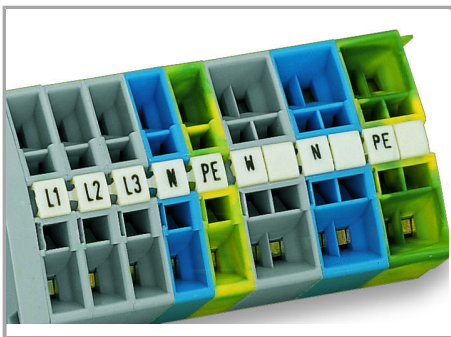

Data sheet | Item number: 248-410

Mini-WSB marking card; as card; MARKED; 71 / 72 (50 each); not stretchable;
Horizontal marking; snap-on type; white

www.wago.com/248-410

Data

Technical Data

Marking	71 / 72
Aufdruck_Anzahl	50
Printing direction	Horizontal marking
Color of marking	black
Marking type	Digits
Darstellung des Aufdrucks	same numbers per strip
Units per delivery form	10 strips with 10 markers per card

Geometrical Data

Marker/Strip width	5 mm
Marker width	5 mm

Material Data

Color	white
-------	-------

Subject to changes. Please also observe the further product documentation!

WAGO Kontakttechnik GmbH & Co. KG
Hansastr. 27
32423 Minden
Phone: +49571 887-0 | Fax: +49571 887-169
Email: info.de@wago.com | Web: www.wago.com

Do you have any questions about our products?
We are always happy to take your call at +49 (571) 887-44222.

Weight	6.2 g
Fire load	0.201 MJ

Commercial data

Product Group	2 (Terminal Block Accessories)
Packaging type	BOX
Country of origin	DE
GTIN	4017332254755
Customs Tariff No.	491 19900000

Counterpart

Installation Notes

Marking

Marking via Mini-WSB Quick markers.

Product family

Mini-WSB

[Show all products from the family](#)

Subject to changes. Please also observe the further product documentation!