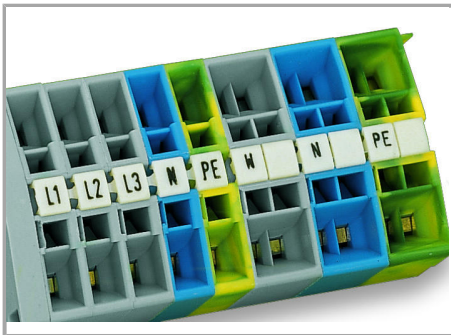

Weight	6.5 g
Fire load	0.201 MJ

Commercial data

Product Group	2 (Terminal Block Accessories)
Packaging type	BOX
Country of origin	DE
GTIN	4017332253710
Customs Tariff No.	491 19900000

Counterpart

Installation Notes

Marking

Marking via Mini-WSB Quick markers.

Product family

Mini-WSB

[Show all products from the family](#)

Subject to changes. Please also observe the further product documentation!