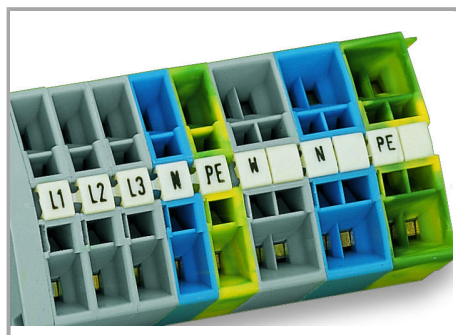

Data sheet | Item number: 247-542

Mini-WSB marking card; as card; MARKED; 950 ... 999 (2x); not stretchable;
Horizontal marking; snap-on type; white

www.wago.com/247-542

Data

Technical Data

Suitable	for WAGO-I/O-SYSTEM
Marking	950 ... 999
Aufdruck_Anzahl	2
Printing direction	Horizontal marking
Color of marking	black
Marking type	Digits
Darstellung des Aufdrucks	consecutive numbers per strip
Units per delivery form	10 strips with 10 markers per card

Do you have any questions about our products?
We are always happy to take your call at +49 (571) 887-44222.

Material Data

Color	white
Weight	6.5 g
Fire load	0.201 MJ

Commercial data

Product Group	2 (Terminal Block Accessories)
Packaging type	BOX
Country of origin	DE
GTIN	4017332253680
Customs Tariff No.	4911990000

Counterpart

Installation Notes

Marking

Marking via Mini-WSB Quick markers.

Product family

Mini-WSB

[Show all products from the family](#)

Subject to changes. Please also observe the further product documentation!