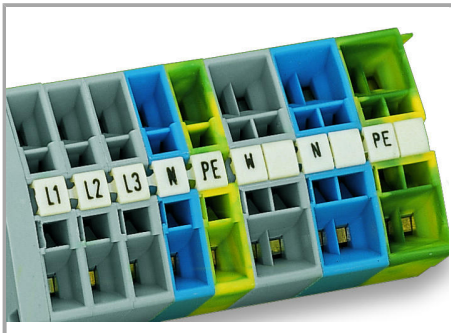

Material Data

Color	white
Weight	6.5 g
Fire load	0.201 MJ

Commercial data

Product Group	2 (Terminal Block Accessories)
Packaging type	BOX
Country of origin	DE
GTIN	4017332253666
Customs Tariff No.	49119900000

Counterpart

Installation Notes

Marking

Marking via Mini-WSB Quick markers.

Product family

Mini-WSB

[Show all products from the family](#)

Subject to changes. Please also observe the further product documentation!