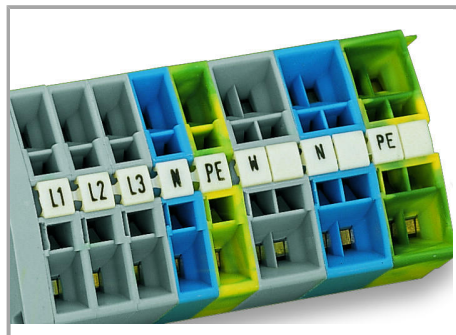

Data sheet | Item number: 247-538

Mini-WSB marking card; as card; MARKED; 750 ... 799 (2x); not stretchable;
Horizontal marking; snap-on type; white

www.wago.com/247-538

Data

Technical Data

Suitable	for WAGO-I/O-SYSTEM
Marking	750 ... 799
Aufdruck_Anzahl	2
Printing direction	Horizontal marking
Color of marking	black
Marking type	Digits
Darstellung des Aufdrucks	consecutive numbers per strip
Units per delivery form	10 strips with 10 markers per card

Do you have any questions about our products?
We are always happy to take your call at +49 (571) 887-44222.

Material Data

Color	white
Weight	6.5 g
Fire load	0.201 MJ

Commercial data

Product Group	2 (Terminal Block Accessories)
Packaging type	BOX
Country of origin	DE
GTIN	4017332253642
Customs Tariff No.	4911990000

Counterpart

Installation Notes

Marking

Marking via Mini-WSB Quick markers.

Product family

Mini-WSB

[Show all products from the family](#)

Subject to changes. Please also observe the further product documentation!