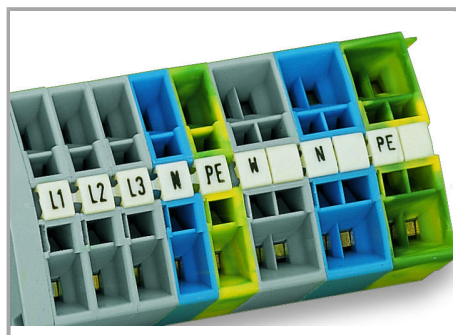

Data sheet | Item number: 247-536

Mini-WSB marking card; as card; MARKED; 650 ... 699 (2x); not stretchable;
Horizontal marking; snap-on type; white

www.wago.com/247-536

Data

Technical Data

Suitable	for WAGO-I/O-SYSTEM
Marking	650 ... 699
Aufdruck_Anzahl	2
Printing direction	Horizontal marking
Color of marking	black
Marking type	Digits
Darstellung des Aufdrucks	consecutive numbers per strip
Units per delivery form	10 strips with 10 markers per card

Do you have any questions about our products?
We are always happy to take your call at +49 (571) 887-44222.

Material Data

Color	white
Weight	6.5 g
Fire load	0.201 MJ

Commercial data

Product Group	2 (Terminal Block Accessories)
Packaging type	BOX
Country of origin	DE
GTIN	4017332253628
Customs Tariff No.	4911990000

Counterpart

Installation Notes

Marking

Marking via Mini-WSB Quick markers.

Product family

Mini-WSB

[Show all products from the family](#)

Subject to changes. Please also observe the further product documentation!