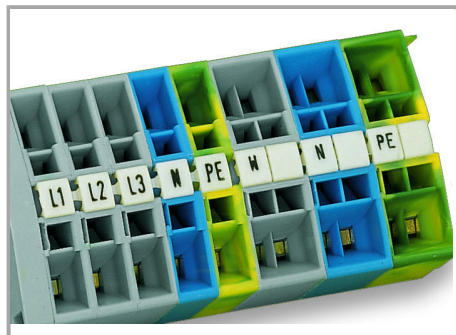

Data sheet | Item number: 247-531

Mini-WSB marking card; as card; MARKED; 400 ... 449 (2x); not stretchable;
Horizontal marking; snap-on type; white

www.wago.com/247-531

Data

Technical Data

Suitable	for WAGO-I/O-SYSTEM
Marking	400 ... 449
Aufdruck_Anzahl	2
Printing direction	Horizontal marking
Color of marking	black
Marking type	Digits
Darstellung des Aufdrucks	consecutive numbers per strip
Units per delivery form	10 strips with 10 markers per card

Do you have any questions about our products?
We are always happy to take your call at +49 (571) 887-44222.

Material Data

Color	white
Weight	6.5 g
Fire load	0.201 MJ

Commercial data

Product Group	2 (Terminal Block Accessories)
Packaging type	BOX
Country of origin	DE
GTIN	4017332253574
Customs Tariff No.	4911990000

Counterpart

Installation Notes

Marking

Marking via Mini-WSB Quick markers.

Product family

Mini-WSB

[Show all products from the family](#)

Subject to changes. Please also observe the further product documentation!