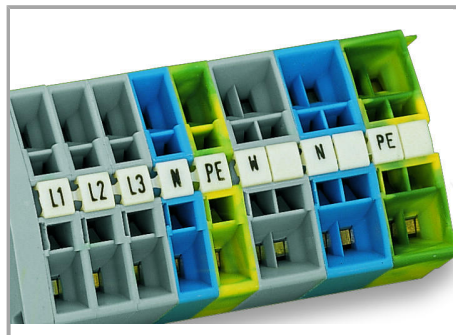

Data sheet | Item number: 247-525

Mini-WSB marking card; as card; MARKED; 100 ... 149 (2x); not stretchable;
Horizontal marking; snap-on type; white

www.wago.com/247-525

Data

Technical Data

Suitable	for WAGO-I/O-SYSTEM
Marking	100 ... 149
Aufdruck_Anzahl	2
Printing direction	Horizontal marking
Color of marking	black
Marking type	Digits
Darstellung des Aufdrucks	consecutive numbers per strip
Units per delivery form	10 strips with 10 markers per card

Do you have any questions about our products?
We are always happy to take your call at +49 (571) 887-44222.

Material Data

Color	white
Weight	6.5 g
Fire load	0.201 MJ

Commercial data

Product Group	2 (Terminal Block Accessories)
Packaging type	BOX
Country of origin	DE
GTIN	4017332253512
Customs Tariff No.	4911990000

Counterpart

Installation Notes

Marking

Marking via Mini-WSB Quick markers.

Product family

Mini-WSB

[Show all products from the family](#)

Subject to changes. Please also observe the further product documentation!