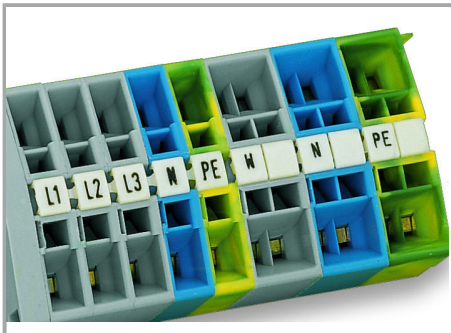

Data sheet | Item number: 247-520

Mini-WSB marking card; as card; MARKED; 70 ... 79 (10x); not stretchable;
Horizontal marking; snap-on type; white

www.wago.com/247-520

Data

Technical Data

Suitable	for WAGO-I/O-SYSTEM
Marking	70 ... 79
Aufdruck_Anzahl	10
Printing direction	Horizontal marking
Color of marking	black
Marking type	Digits
Darstellung des Aufdrucks	consecutive numbers per strip
Units per delivery form	10 strips with 10 markers per card

Do you have any questions about our products?
We are always happy to take your call at +49 (571) 887-44222.

Material Data

Color	white
Weight	6.5 g
Fire load	0.201 MJ

Commercial data

Product Group	2 (Terminal Block Accessories)
Packaging type	BOX
Country of origin	DE
GTIN	4017332253468
Customs Tariff No.	49119900000

Counterpart

Installation Notes

Marking

Marking via Mini-WSB Quick markers.

Product family

Mini-WSB

[Show all products from the family](#)

Subject to changes. Please also observe the further product documentation!