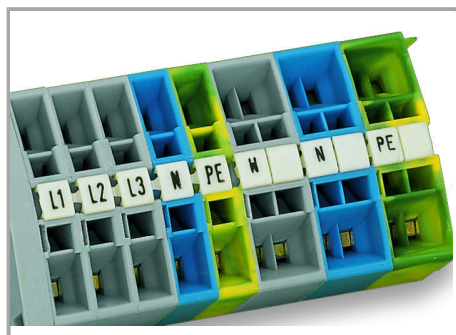

Data sheet | Item number: 247-509

Mini-WSB marking card; as card; MARKED; + (100x); not stretchable;
Horizontal marking; snap-on type; white

www.wago.com/247-509

Data

Technical Data

Suitable	for WAGO-I/O-SYSTEM
Marking	+
Aufdruck_Anzahl	100
Printing direction	Horizontal marking
Color of marking	black
Marking type	Symbol
Darstellung des Aufdrucks	same symbols per strip
Units per delivery form	10 strips with 10 markers per card

Do you have any questions about our products?
We are always happy to take your call at +49 (571) 887-44222.

Material Data

Color	white
Weight	6.2 g
Fire load	0.201 MJ

Commercial data

Product Group	2 (Terminal Block Accessories)
Packaging type	BOX
Country of origin	DE
GTIN	4017332253352
Customs Tariff No.	4911990000

Counterpart

Installation Notes

Marking

Marking via Mini-WSB Quick markers.

Product family

Mini-WSB

[Show all products from the family](#)

Subject to changes. Please also observe the further product documentation!