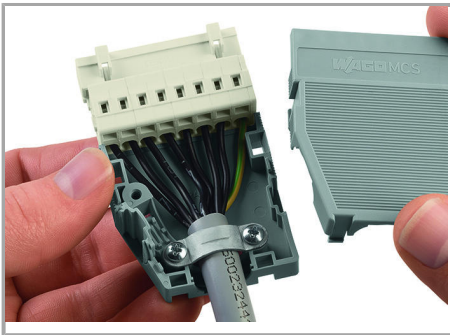

Subject to changes. Please also observe the further product documentation!