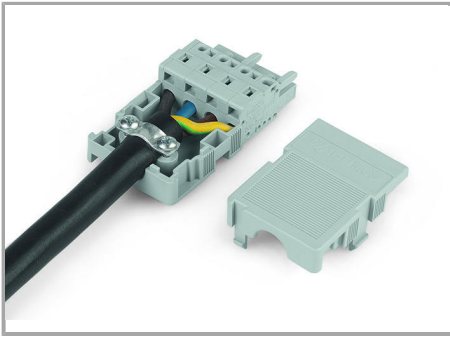

Subject to changes. Please also observe the further product documentation!