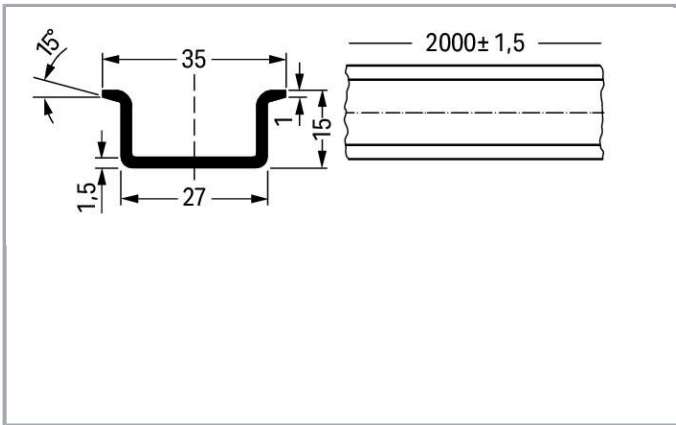

Data sheet | Item number: 210-506

Steel carrier rail; 35 x 15 mm; 1.5 mm thick; 2 m long; unslotted; galvanized; similar to EN 60715

www.wago.com/210-506

RoHS
Compliant

BOMcheck.net

Data

Technical Data

Main product function

Do you have any questions about our products?
We are always happy to take your call at +49 (571) 887-44222.

Geometrical Data

Width	2000 mm / 78.74 inch
Height	15 mm / 0.591 inch
Depth	35 mm / 1.378 inch

Material Data

Color	tinned
Weight	1270 g

Commercial data

Product Group	2 (Terminal Block Accessories)
Packaging type	BOX
Country of origin	IT
GTIN	4017332376365
Customs Tariff No.	72169180000

Counterpart

Compatible products

Marking accessories

	Item no.: 210-708 Labels; for TP printers; 9.5 x 25 mm; white	www.wago.com/210-708
	Item no.: 210-808 Labels; for Smart Printer; 9.5 x 25 mm; white	www.wago.com/210-808

assembling

	Item no.: 209-137 Mounting adapter; can be used as end plate; 6.5 mm wide; gray	www.wago.com/209-137
	Item no.: 249-116 Screwless end stop; 6 mm wide; for DIN-rail 35 x 15 and 35 x 7.5; gray	www.wago.com/249-116
	Item no.: 249-117 Screwless end stop; 10 mm wide; for DIN-rail 35 x 15 and 35 x 7.5; gray	www.wago.com/249-117
	Item no.: 249-197 Screwless end stop; 14 mm wide; for DIN-rail 35 x 15 and 35 x 7.5; gray	www.wago.com/249-197