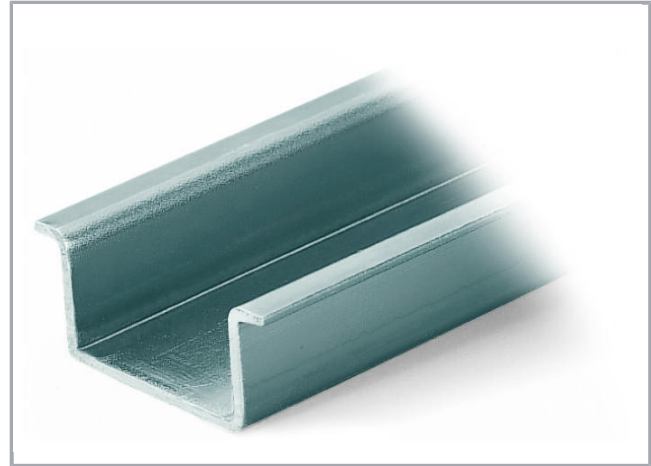

Data sheet | Item number: 210-506

Steel carrier rail; 35 x 15 mm; 1.5 mm thick; 2 m long; unslotted; galvanized; similar to EN 60715

www.wago.com/210-506

RoHS
Compliant

BOMcheck.net

Data

Technical Data

Main product function