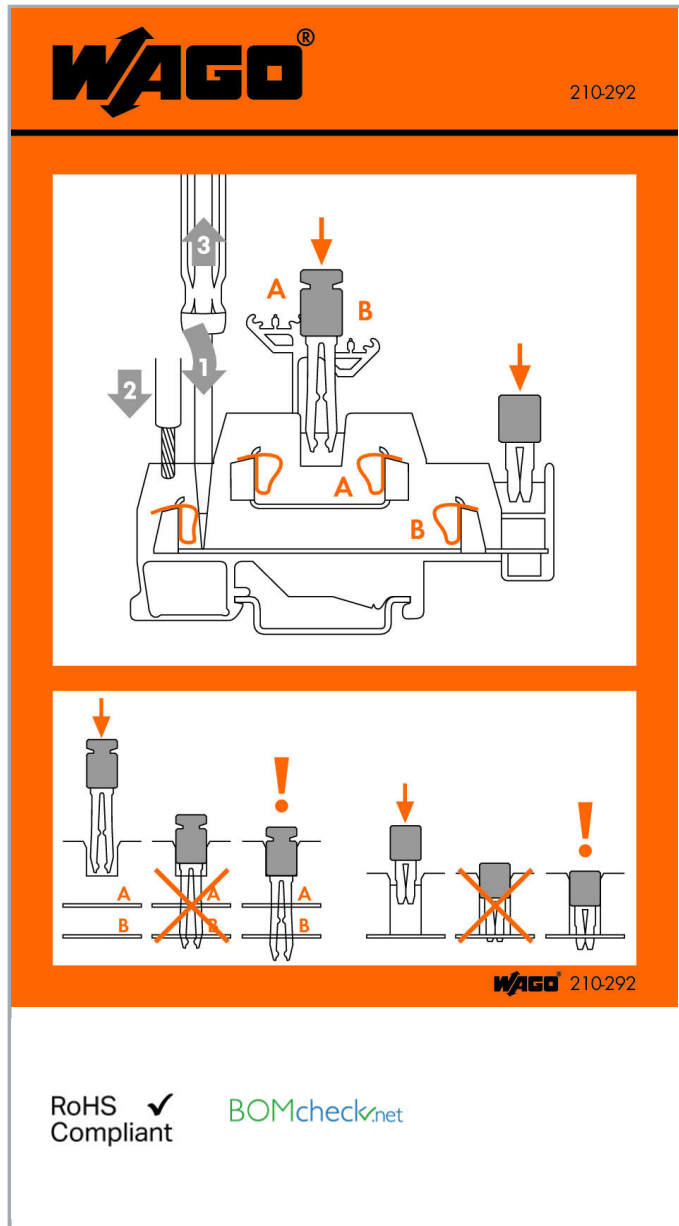

Data sheet | Item number: 210-292

Stickers for operating instructions; for double- and triple-deck terminal blocks; 280 and 281 Series

www.wago.com/210-292

Data
Material Data

Weight 1.8g

Subject to changes. Please also observe the further product documentation!