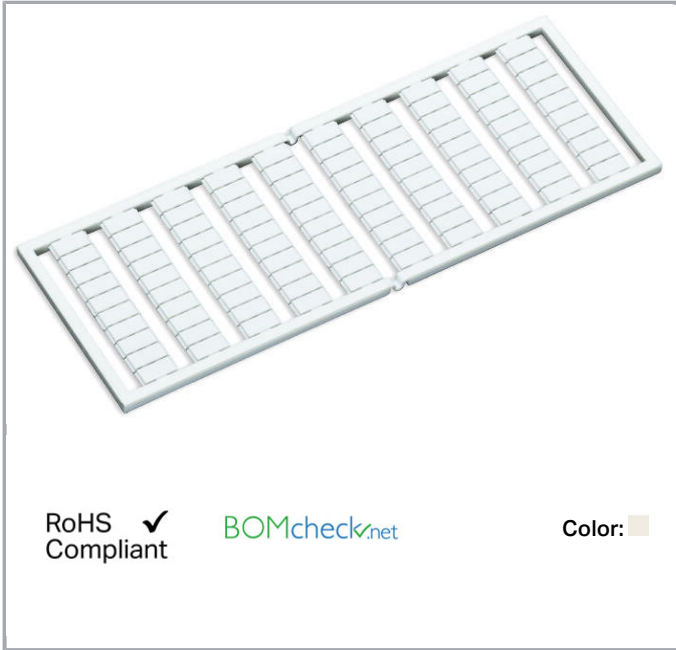

Data sheet | Item number: 209-913

WSB marking card; as card; MARKED; 1901 ... 2000 (1x); not stretchable;

Vertical marking; snap-on type; white

www.wago.com/209-913

Data

Technical Data

| | |
|---------------------------|------------------------------------|
| Marking | 1901 ... 2000 |
| Aufdruck_Anzahl | 1 |
| Printing direction | Vertical marking |
| Color of marking | black |
| Marking type | Digits |
| Darstellung des Aufdrucks | consecutive numbers per strip |
| Units per delivery form | 10 strips with 10 markers per card |