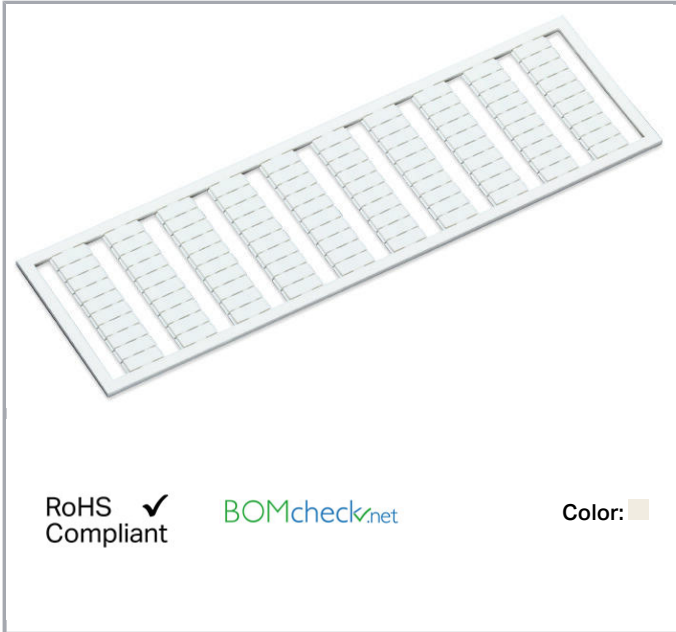

## Data sheet | Item number: 209-782

WSB marking card; as card; MARKED; K (100x); not stretchable; Vertical marking; snap-on type; white

[www.wago.com/209-782](http://www.wago.com/209-782)