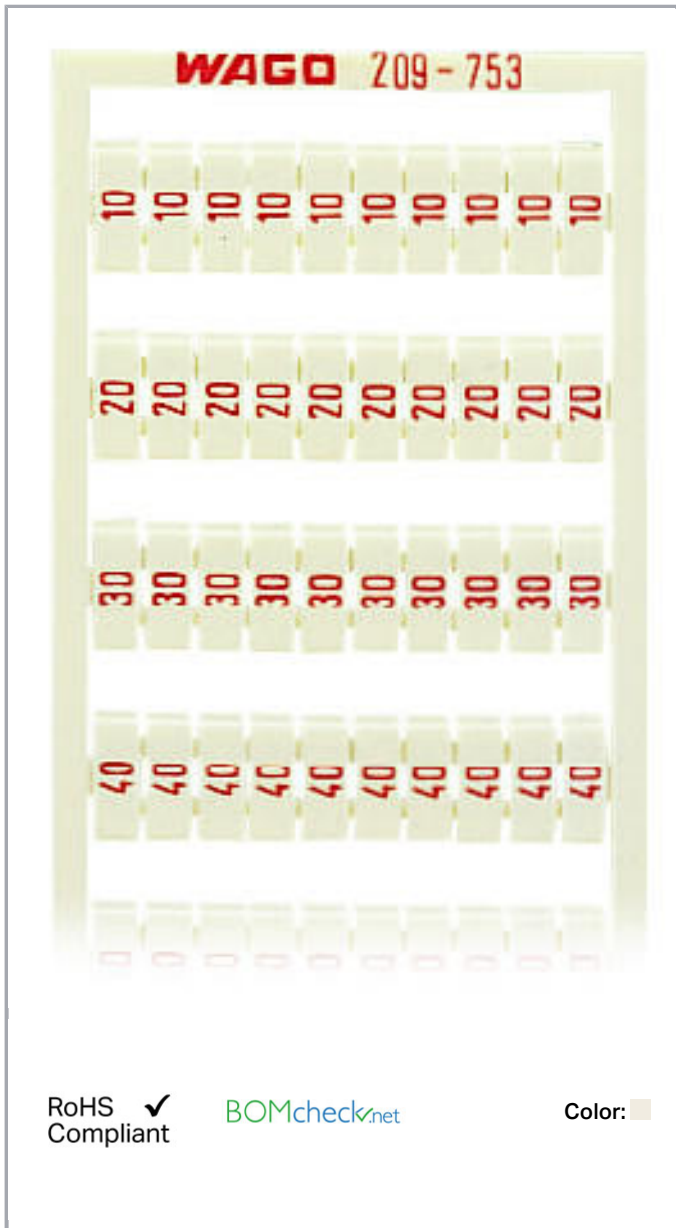

Data sheet | Item number: 209-753

WSB marking card; as card; MARKED; 10, 20 ... 50 (20 each); not stretchable;

Vertical marking; snap-on type; white

www.wago.com/209-753

Data

Technical Data

Marking

10, 20 ... 50

Do you have any questions about our products?

We are always happy to take your call at +49 (571) 887-44222.

Aufdruck_Anzahl	20
Printing direction	Vertical marking
Color of marking	red
Marking type	Digits
Darstellung des Aufdrucks	same numbers per strip
Units per delivery form	10 strips with 10 markers per card

Geometrical Data

Marker/Strip width	4 mm
Marker width	4 mm

Material Data

Color	white
Weight	5.3 g
Fire load	0.159 MJ

Commercial data

Product Group	2 (Terminal Block Accessories)
Packaging type	BOX
Country of origin	DE
GTIN	4017332274784
Customs Tariff No.	49119900000