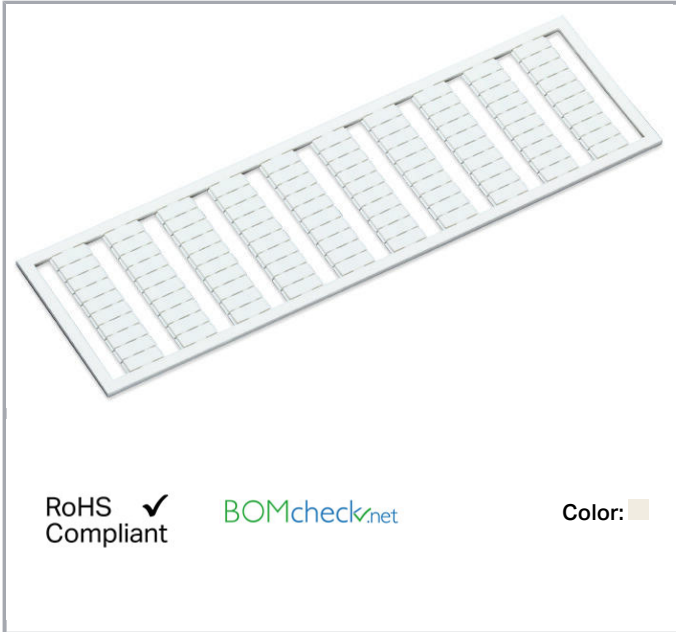

Data sheet | Item number: 209-721

WSB marking card; as card; MARKED; 7 / 8 (50 each); not stretchable;

Vertical marking; snap-on type; white

www.wago.com/209-721

Data

Technical Data

Marking	7 / 8
Aufdruck_Anzahl	50
Printing direction	Vertical marking
Color of marking	black
Marking type	Digits
Darstellung des Aufdrucks	same numbers per strip
Units per delivery form	10 strips with 10 markers per card

Geometrical Data

Marker/Strip width	4 mm
Marker width	4 mm

Material Data

Color	white
-------	-------

Subject to changes. Please also observe the further product documentation!

WAGO Kontakttechnik GmbH & Co. KG
Hansastr. 27
32423 Minden
Phone: +49571 887-0 | Fax: +49571 887-169
Email: info.de@wago.com | Web: www.wago.com