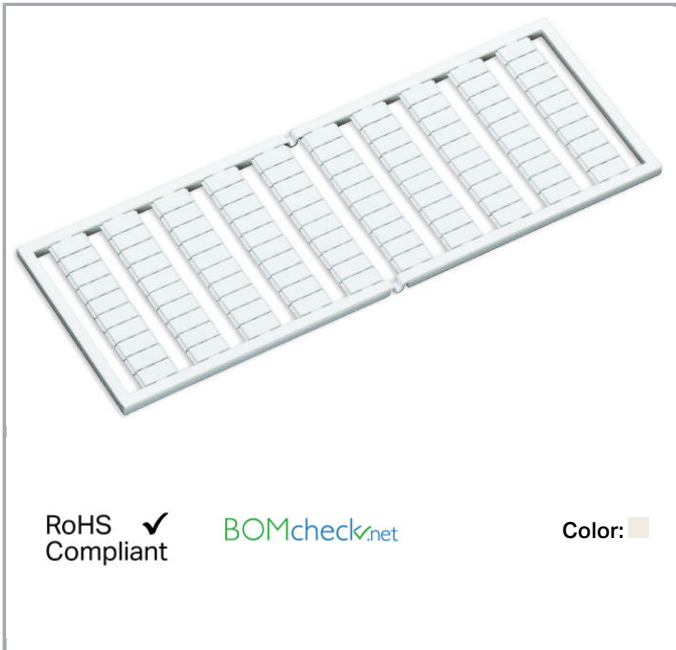

Data sheet | Item number: 209-688

WSB marking card; as card; MARKED; 1001 ... 1100 (1x); not stretchable;

Vertical marking; snap-on type; white

www.wago.com/209-688

Data

Technical Data

Marking	1001 ... 1100
Aufdruck_Anzahl	1
Printing direction	Vertical marking
Color of marking	black
Marking type	Digits
Darstellung des Aufdrucks	consecutive numbers per strip
Units per delivery form	10 strips with 10 markers per card

Geometrical Data

Marker/Strip width	5 mm
Marker width	5 mm

Material Data

Color	white
-------	-------

Subject to changes. Please also observe the further product documentation!

WAGO Kontakttechnik GmbH & Co. KG
Hansastr. 27
32423 Minden
Phone: +49571 887-0 | Fax: +49571 887-169
Email: info.de@wago.com | Web: www.wago.com