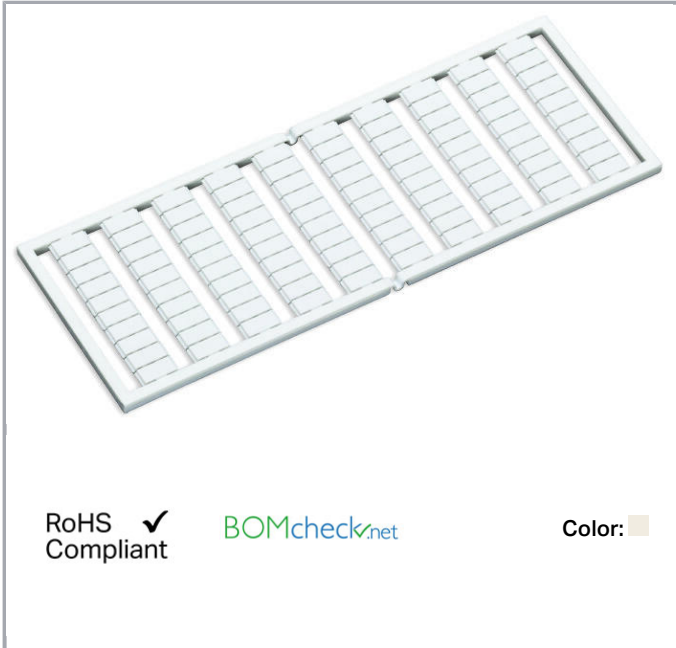

## Data sheet | Item number: 209-687

WSB marking card; as card; MARKED; U1, V1, W1, U1, V1, W1, U1, V1, W1,... (10x); not stretchable; Vertical marking; snap-on type; white

[www.wago.com/209-687](http://www.wago.com/209-687)

#### Technical Data

Marking	U1, V1, W1, U1, V1, W1, U1, V1, W1,...
Aufdruck_Anzahl	10
Printing direction	Vertical marking
Color of marking	black
Marking type	Symbol
Darstellung des Aufdrucks	consecutive symbols per strip
Units per delivery form	10 strips with 10 markers per card