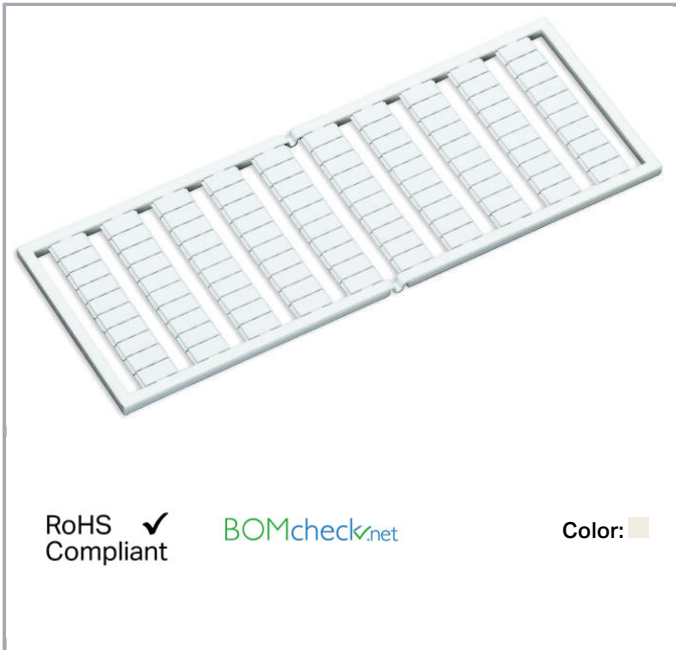

Data sheet | Item number: 209-667

WSB marking card; as card; MARKED; 101, 101, 101, 102, ..., 130, 130, 130 (1x); not stretchable; Vertical marking; snap-on type; white

www.wago.com/209-667

RoHS Compliant

BOMcheck.net

Color:

Data

Technical Data

Marking	101, 101, 101, 102, ..., 130, 130, 130
Aufdruck_Anzahl	1
Printing direction	Vertical marking
Color of marking	black
Marking type	Digits
Darstellung des Aufdrucks	consecutive numbers per strip
Units per delivery form	10 strips with 10 markers per card