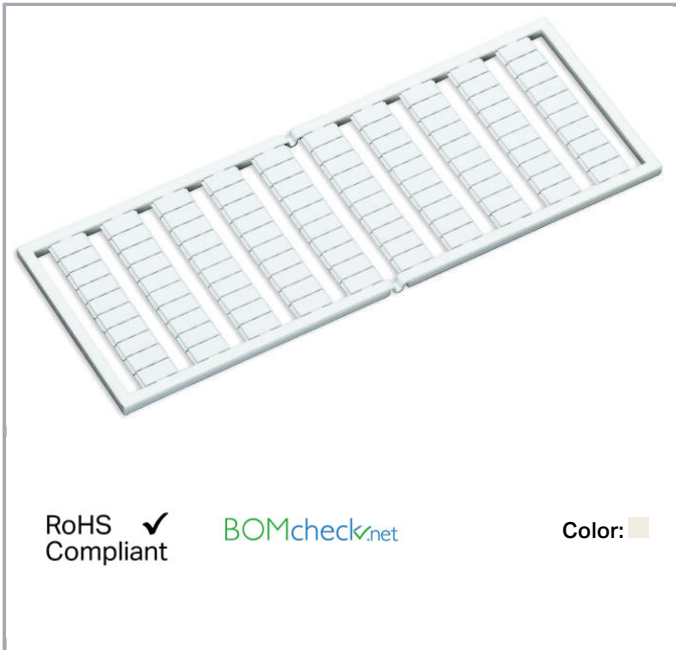

Data sheet | Item number: 209-663

WSB marking card; as card; MARKED; 810, 820 ... 900 (10 each); not stretchable; Vertical marking; snap-on type; white

www.wago.com/209-663

Data

Technical Data

Marking	810, 820 ... 900
Aufdruck_Anzahl	10
Printing direction	Vertical marking
Color of marking	red
Marking type	Digits
Darstellung des Aufdrucks	same numbers per strip
Units per delivery form	10 strips with 10 markers per card

Geometrical Data

Marker/Strip width	5 mm
Marker width	5 mm

Material Data

Color	white
-------	-------

Subject to changes. Please also observe the further product documentation!

WAGO Kontakttechnik GmbH & Co. KG
Hansastr. 27
32423 Minden
Phone: +49571 887-0 | Fax: +49571 887-169
Email: info.de@wago.com | Web: www.wago.com