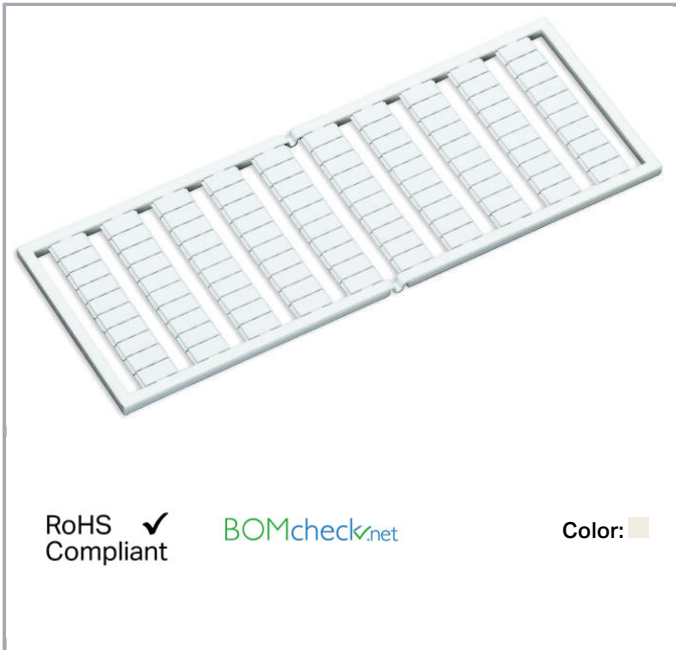

Data sheet | Item number: 209-652

WSB marking card; as card; MARKED; +/- (50x); not stretchable; Vertical marking; snap-on type; white

www.wago.com/209-652

Data

Technical Data

Marking	+/-
Aufdruck_Anzahl	50
Printing direction	Vertical marking
Color of marking	black
Marking type	Symbol
Darstellung des Aufdrucks	same symbols per strip
Units per delivery form	10 strips with 10 markers per card

Geometrical Data

Marker/Strip width	5 mm
Marker width	5 mm

Material Data

Color	white
-------	-------

Subject to changes. Please also observe the further product documentation!

WAGO Kontakttechnik GmbH & Co. KG
Hansastr. 27
32423 Minden
Phone: +49571 887-0 | Fax: +49571 887-169
Email: info.de@wago.com | Web: www.wago.com