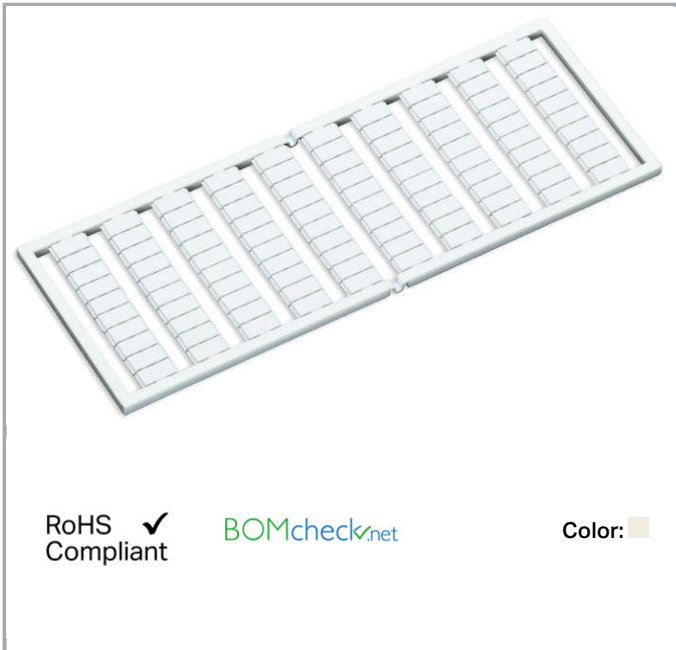

Data sheet | Item number: 209-627

WSB marking card; as card; MARKED; 19 / 20 (50 each); not stretchable;

Vertical marking; snap-on type; white

www.wago.com/209-627

Data

Technical Data

Marking	19 / 20
Aufdruck_Anzahl	50
Printing direction	Vertical marking
Color of marking	black
Marking type	Digits
Darstellung des Aufdrucks	same numbers per strip
Units per delivery form	10 strips with 10 markers per card

Geometrical Data

Marker/Strip width	5 mm
Marker width	5 mm

Material Data

Color	white
-------	-------

Subject to changes. Please also observe the further product documentation!

WAGO Kontakttechnik GmbH & Co. KG
Hansastr. 27
32423 Minden
Phone: +49571 887-0 | Fax: +49571 887-169
Email: info.de@wago.com | Web: www.wago.com