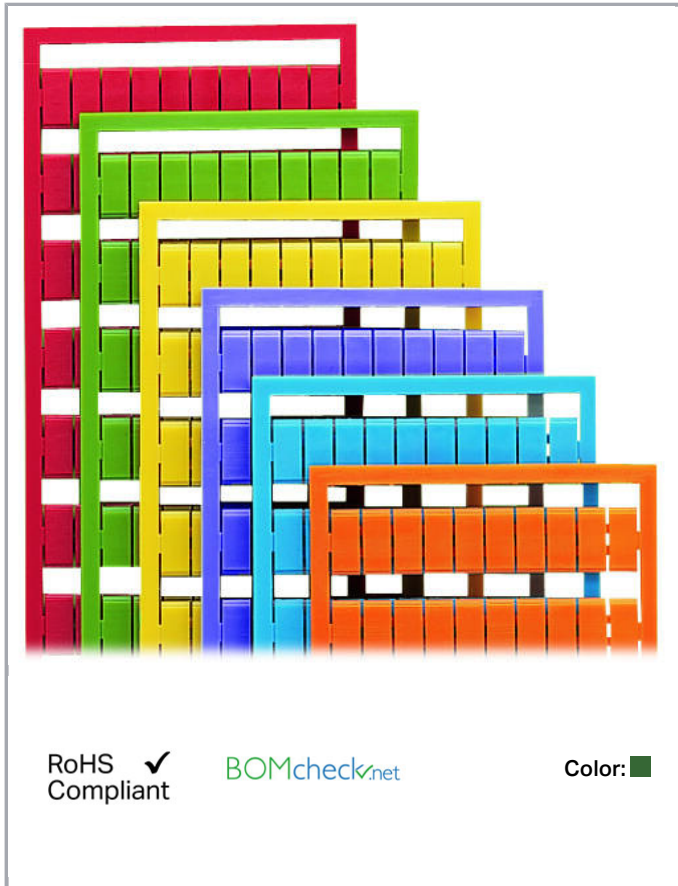

Data sheet | Item number: 209-608/000-023

WSB marking card; as card; MARKED; 101 ... 150 (2x); not stretchable;

Vertical marking; snap-on type; green

www.wago.com/209-608/000-023

Data

Technical Data

Marking	101 ... 150
Aufdruck_Anzahl	2
Printing direction	Vertical marking
Color of marking	black
Marking type	Digits
Darstellung des Aufdrucks	consecutive numbers per strip
Units per delivery form	10 strips with 10 markers per card

Do you have any questions about our products?
We are always happy to take your call at +49 (571) 887-44222.

Geometrical Data

Marker/Strip width	5 mm
Marker width	5 mm

Material Data

Color	green
Weight	8 g
Fire load	0.24 MJ