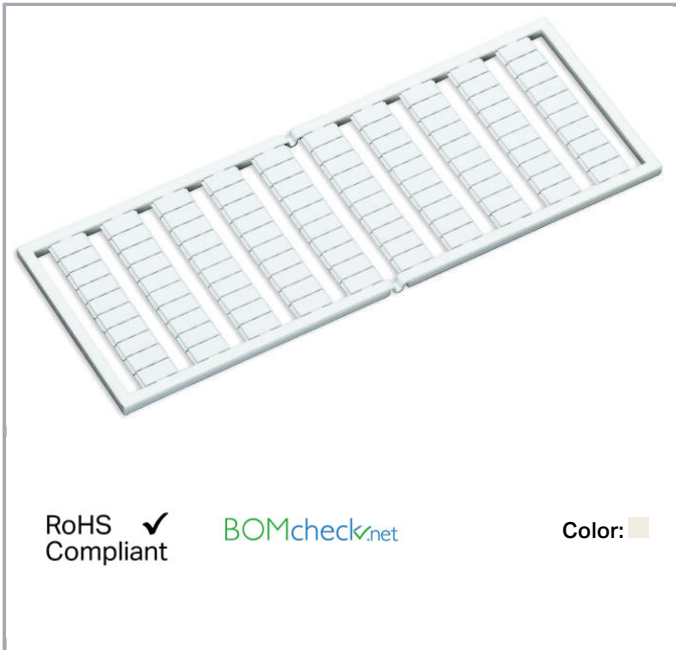

Data sheet | Item number: 209-579

WSB marking card; as card; MARKED; PEN (100x); not stretchable; Horizontal marking; snap-on type; white

www.wago.com/209-579

Data

Technical Data

Marking	PEN
Aufdruck_Anzahl	100
Printing direction	Horizontal marking
Color of marking	black
Marking type	Symbol
Darstellung des Aufdrucks	same symbols per strip
Units per delivery form	10 strips with 10 markers per card

Geometrical Data

Marker/Strip width	5 mm
Marker width	5 mm

Material Data

Color	white
-------	-------

Subject to changes. Please also observe the further product documentation!

WAGO Kontakttechnik GmbH & Co. KG
Hansastr. 27
32423 Minden
Phone: +49571 887-0 | Fax: +49571 887-169
Email: info.de@wago.com | Web: www.wago.com