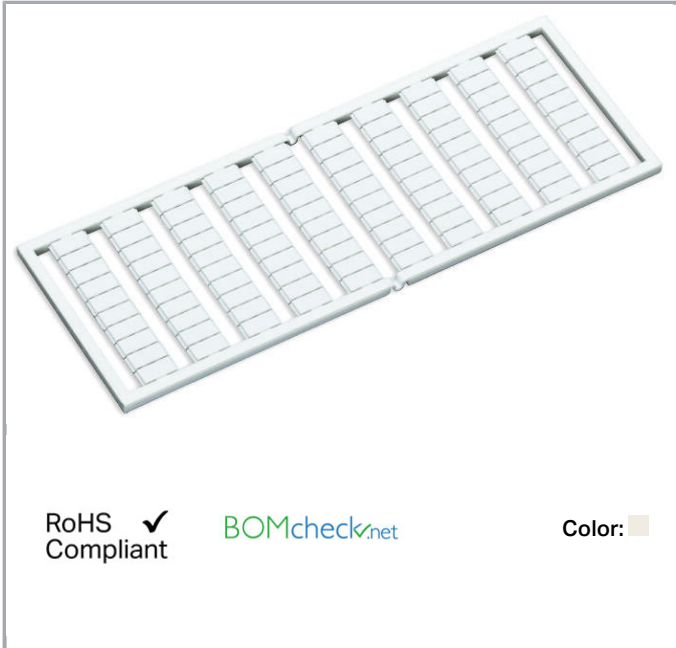

Data sheet | Item number: 209-570

WSB marking card; as card; MARKED; 61 ... 70 (10x); not stretchable;
Horizontal marking; snap-on type; white

www.wago.com/209-570

Data

Technical Data

Marking	61 ... 70
Aufdruck_Anzahl	10
Printing direction	Horizontal marking
Color of marking	black
Marking type	Digits
Darstellung des Aufdrucks	consecutive numbers per strip
Units per delivery form	10 strips with 10 markers per card

Geometrical Data

Marker/Strip width	5 mm
Marker width	5 mm

Material Data

Color	white
-------	-------

Subject to changes. Please also observe the further product documentation!

WAGO Kontakttechnik GmbH & Co. KG
Hansastr. 27
32423 Minden
Phone: +49571 887-0 | Fax: +49571 887-169
Email: info.de@wago.com | Web: www.wago.com