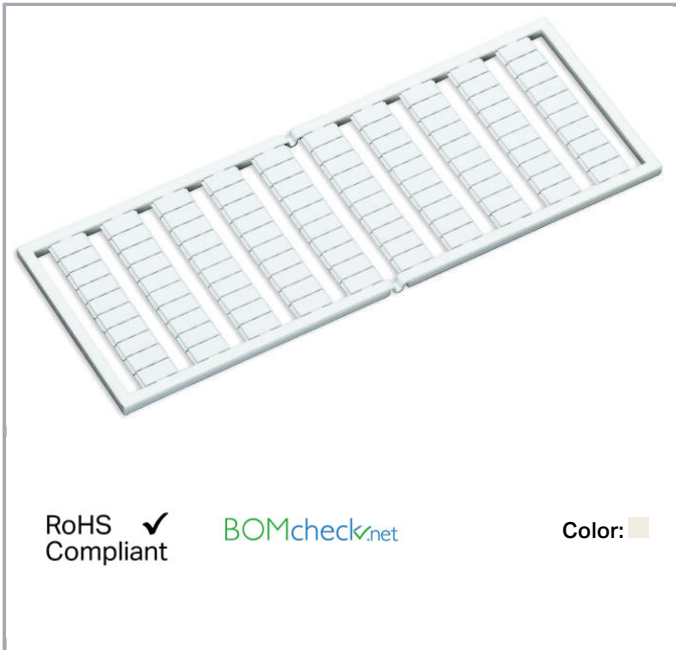

Data sheet | Item number: 209-556

WSB marking card; as card; MARKED; 160, 170 ... 200 (20 each); not stretchable; Horizontal marking; snap-on type; white

www.wago.com/209-556

Data

Technical Data

| | |
|---------------------------|------------------------------------|
| Marking | 160, 170 ... 200 |
| Aufdruck_Anzahl | 20 |
| Printing direction | Horizontal marking |
| Color of marking | red |
| Marking type | Digits |
| Darstellung des Aufdrucks | same numbers per strip |
| Units per delivery form | 10 strips with 10 markers per card |