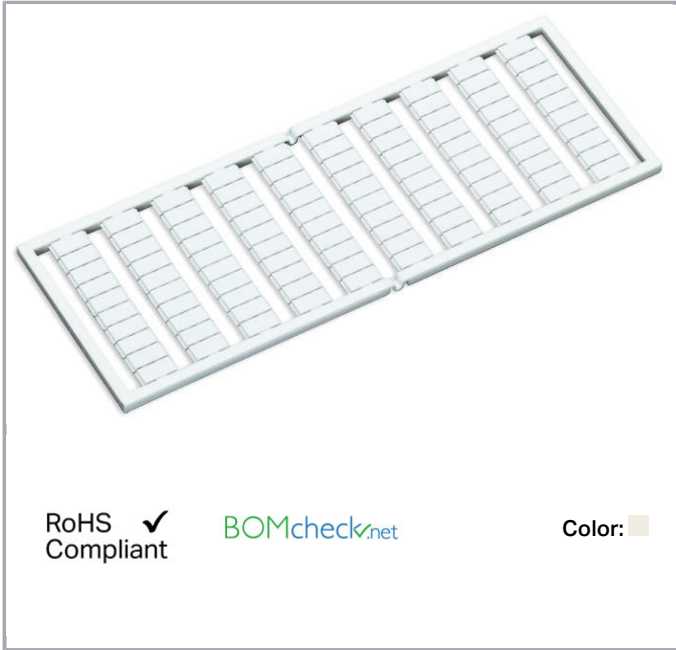

Data sheet | Item number: 209-549

WSB marking card; as card; MARKED; R4, S4, T4, ..., Y4, Z4, SL and R5, S5, T5, ..., Y5, Z5, SL (5 each); not stretchable; Horizontal marking; snap-on type; white

www.wago.com/209-549