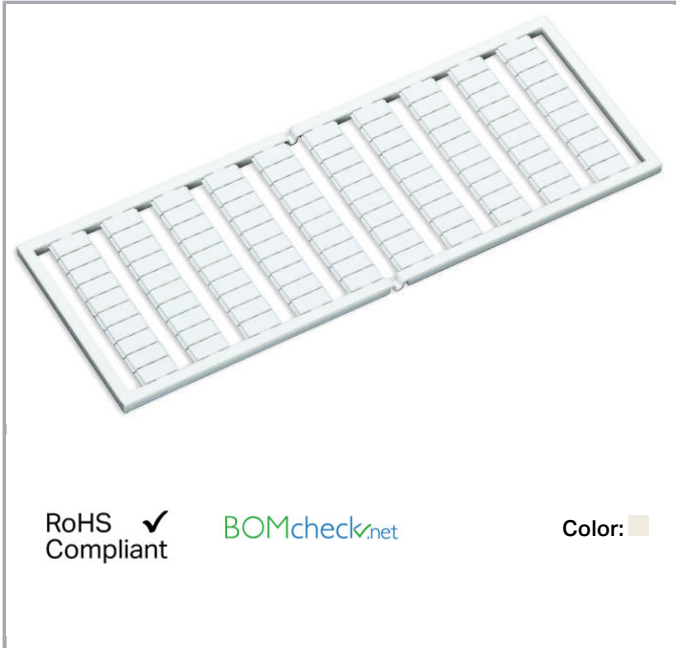

Data sheet | Item number: 209-423

WSB marking card; as card; MARKED; 97 / 98 (50 each); not stretchable;
Horizontal marking; snap-on type; white

www.wago.com/209-423

Data

Technical Data

| | |
|---------------------------|------------------------------------|
| Marking | 97 / 98 |
| Aufdruck_Anzahl | 50 |
| Printing direction | Horizontal marking |
| Color of marking | black |
| Marking type | Digits |
| Darstellung des Aufdrucks | same numbers per strip |
| Units per delivery form | 10 strips with 10 markers per card |