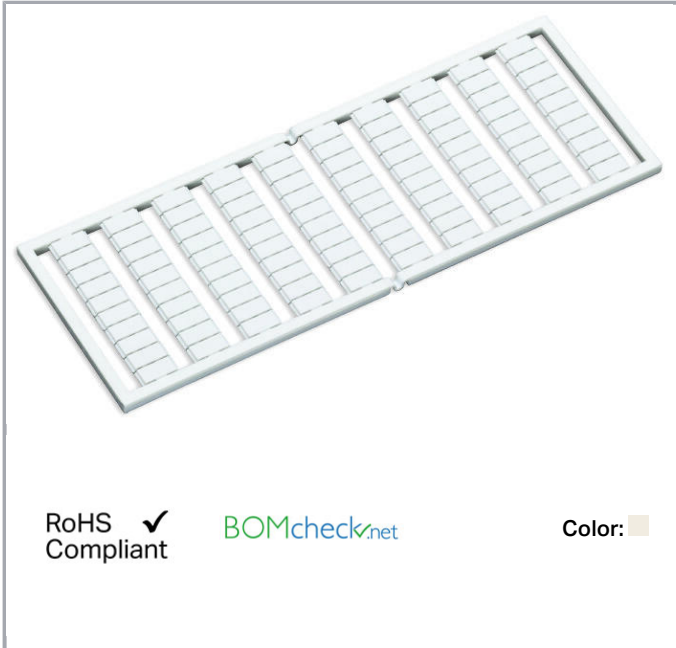

Data sheet | Item number: 209-407

WSB marking card; as card; MARKED; 65 / 66 (50 each); not stretchable;
Horizontal marking; snap-on type; white

www.wago.com/209-407

Data

Technical Data

Marking	65 / 66
Aufdruck_Anzahl	50
Printing direction	Horizontal marking
Color of marking	black
Marking type	Digits
Darstellung des Aufdrucks	same numbers per strip
Units per delivery form	10 strips with 10 markers per card

Geometrical Data

Marker/Strip width	5 mm
Marker width	5 mm

Material Data

Color	white
-------	-------

Subject to changes. Please also observe the further product documentation!

WAGO Kontakttechnik GmbH & Co. KG
Hansastr. 27
32423 Minden
Phone: +49571 887-0 | Fax: +49571 887-169
Email: info.de@wago.com | Web: www.wago.com