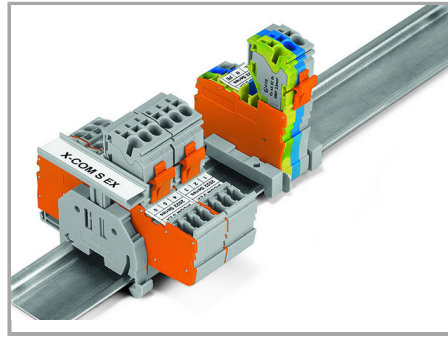

Group marking with height-adjustable group marker carrier (2009 163)