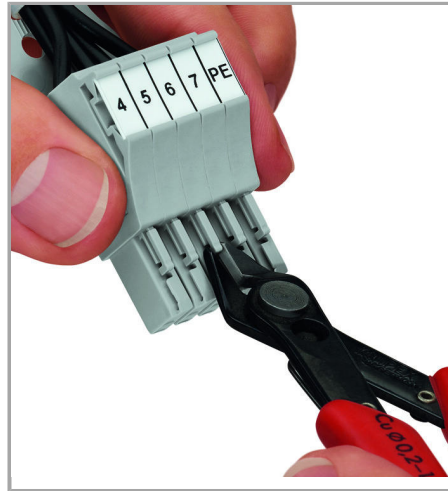

Pairing push-in comb style jumpers.

Commoning with push-in type wire jumper.

Testing

Subject to changes. Please also observe the further product documentation!

Test plug adapter (2009-174) for 4 mm test plugs or banana plugs – also suitable for X-COM®S-SYSTEM-MINI Terminal Blocks.

Coding

Insert coding pin into the corresponding slot and twist it off.

Coding a female plug: remove coding finger using a suitable tool.

Insert a coding pin (2022-100) into the corresponding location of the carrier terminal block.