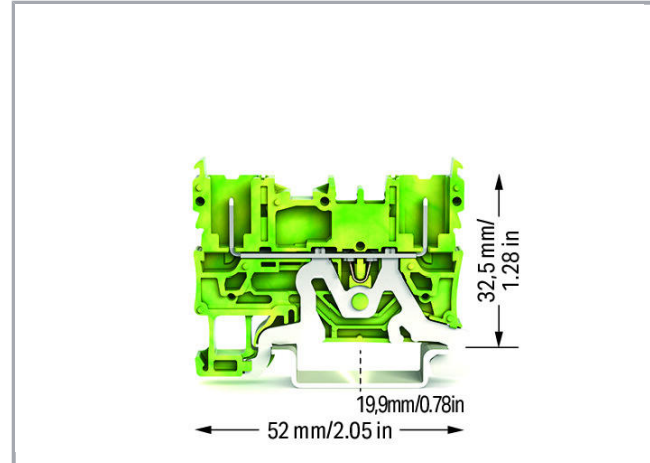

Data sheet | Item number: 2022-1607

2-pin ground carrier terminal block; for DIN-rail 35 x 15 and 35 x 7.5; 2,50 mm²; green-yellow

www.wago.com/2022-1607

RoHS Compliant

[BOMcheck.net](https://www.bomcheck.net)

Color:

Data

Electrical data

Ratings per IEC/EN 60664-1

Ratings per

IEC/EN 60947-7-2

Connection data

Fine-stranded conductor with ferrule with plastic collar 1 ... 2.5 mm² / 18 ... 12 AWG

Fine-stranded conductor with ferrule, push-in termination, from 1 ... 2.5 mm² / 18 ... 12 AWG

Geometrical Data

Width 5.2 mm / 0.205 inch

Height from upper-edge of DIN-35 rail 32.5 mm / 1.28 inch

Subject to changes. Please also observe the further product documentation!