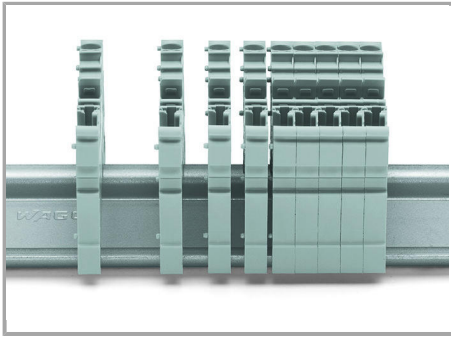

Snap individual carrier terminal blocks onto the carrier rail and slide together.