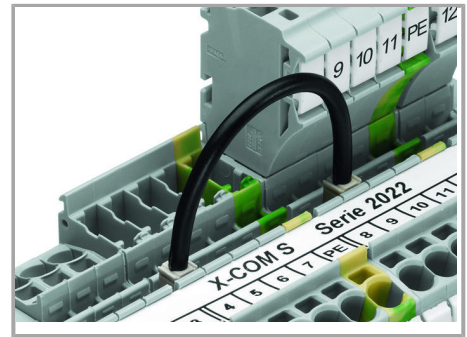

Commoning with push-in type wire jumper.

Testing

Subject to changes. Please also observe the further product documentation!