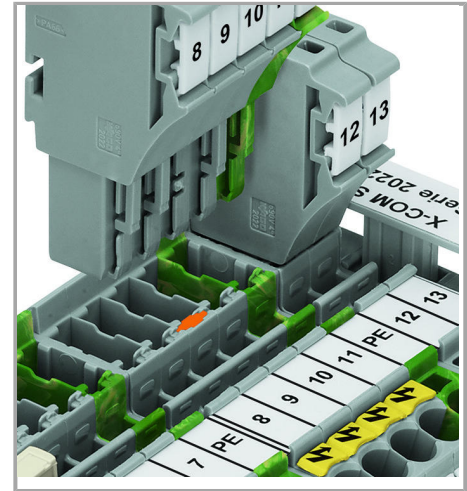

Insert a coding pin (2022-100) into the corresponding location of the carrier terminal block.

Subject to changes. Please also observe the further product documentation!