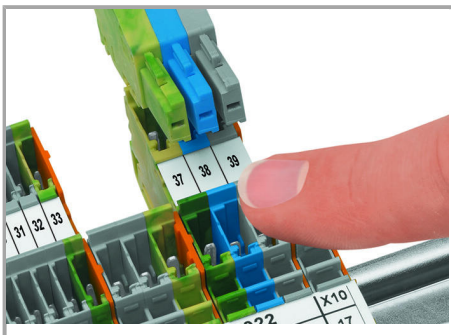

Subject to changes. Please also observe the further product documentation!

Marking

Clear marking via large marking area

Group marking with height-adjustable group marker carrier (2009 163)

Safety

Carrier terminal blocks and female plugs are touch-proof.