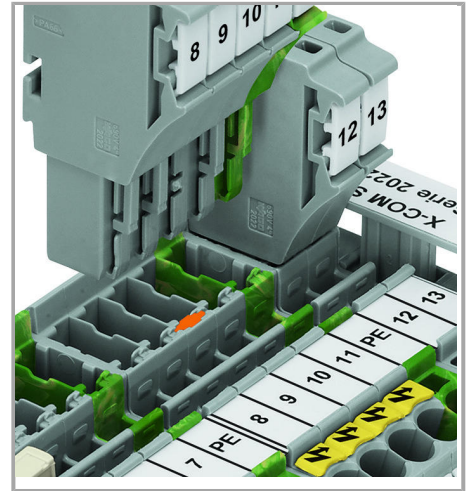

Insert a coding pin (2022-100) into the corresponding location of the carrier terminal block.

Subject to changes. Please also observe the further product documentation!