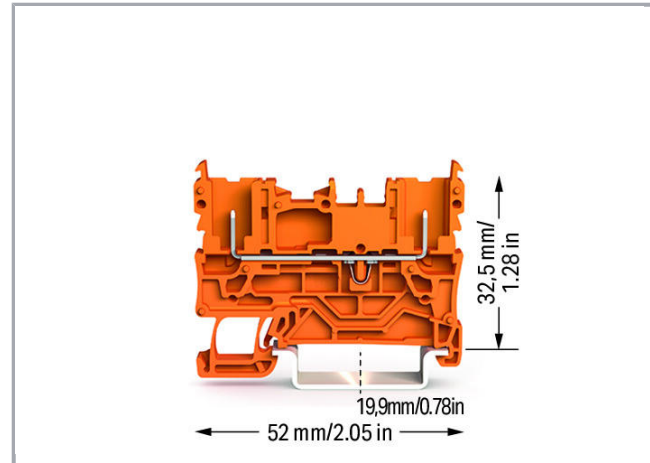

Data sheet | Item number: 2022-1602

2-pin carrier terminal block; for DIN-rail 35 x 15 and 35 x 7.5; orange

www.wago.com/2022-1602

RoHS Compliant

BOMcheck.net

Color: ■

Data

Electrical data

Geometrical Data

Width	5,2 mm / 0.205 inch
Height from upper-edge of DIN-35 rail	32,5 mm / 1.28 inch
Depth	52 mm / 2.047 inch

Mechanical data

Type of mounting	DIN-35 rail
Marking level	Center/side marking