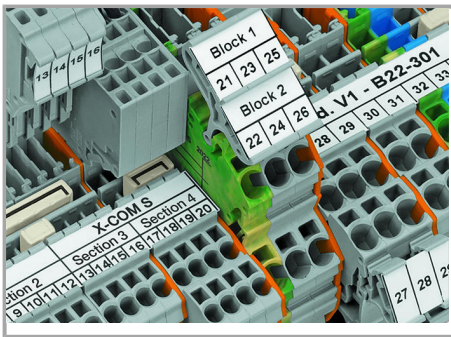

Subject to changes. Please also observe the further product documentation!

Marking

Clear marking via large marking area

Group marking with height-adjustable group marker carrier (2009 163)

Safety

Carrier terminal blocks and female plugs are touch-proof.