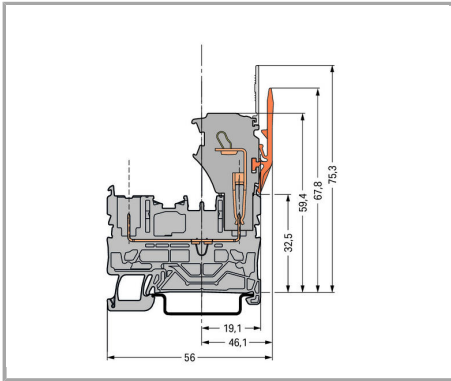

Subject to changes. Please also observe the further product documentation!

Marking

Clear marking via large marking area

Group marking with height-adjustable group marker carrier (2009 163)

Safety

Carrier terminal blocks and female plugs are touch-proof.