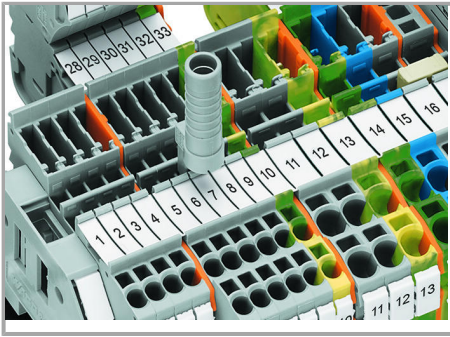

Test plug adapter (2009-174) for 4 mm test plugs or banana plugs – also suitable for X-COM®S-SYSTEM-MINI Terminal Blocks.