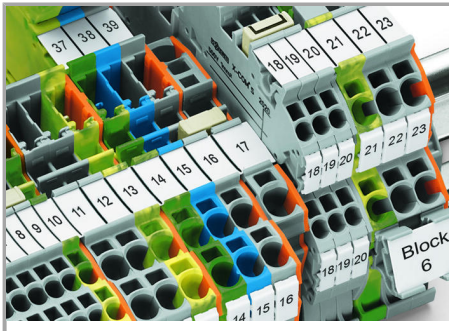

Commoning

Commoning X-COM®S-SYSTEM Terminal Blocks using jumpers for TOPJOB® S Terminal Blocks. An end plate provides connection to TOPJOB® S Terminal Blocks. 2020 and 2022 Series Terminal Blocks are combinable. Jumper slots are on the same level for both series.