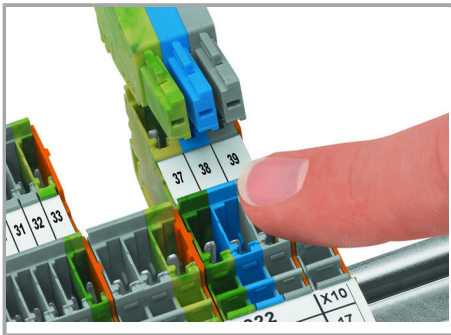

Subject to changes. Please also observe the further product documentation!

Marking

Clear marking via large marking area

Group marking with height-adjustable group marker carrier (2009 163)

Safety

Carrier terminal blocks and female plugs are touch-proof.