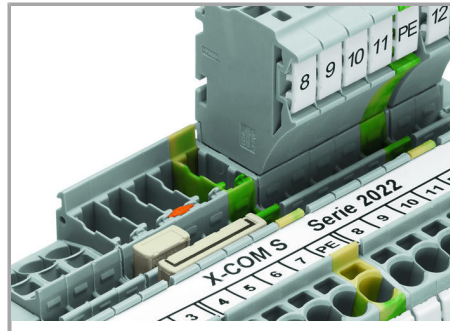

Pairing push-in comb style jumpers.