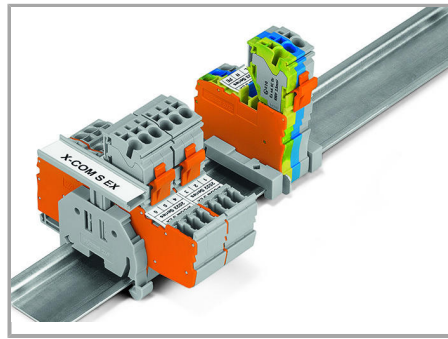

Group marking with height-adjustable group marker carrier (2009 163)