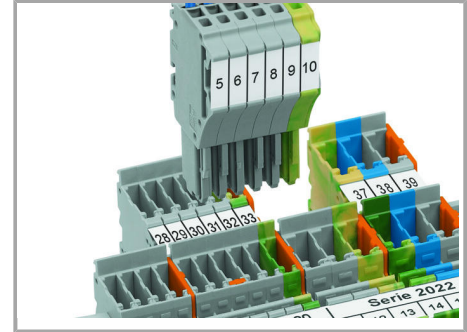

Installation Notes

Coding

Insert coding pin into the corresponding slot and twist it off.

Coding a female plug: remove coding finger using a suitable tool.

Insert coded female connector into X-COM®S-SYSTEM terminal block assembly.