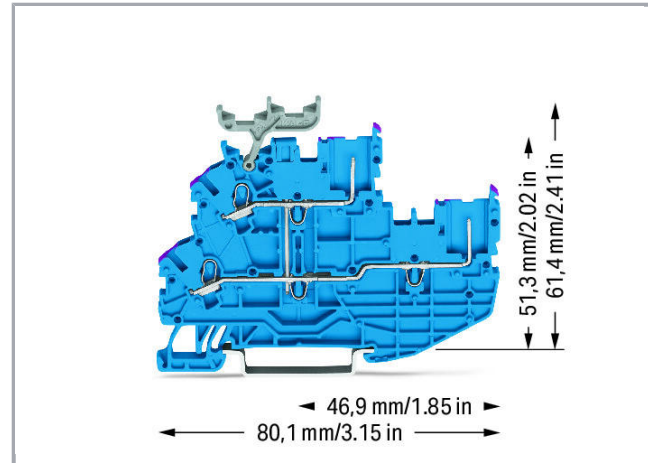

Data sheet | Item number: 2020-2239

2-conductor/2-pin, double-deck carrier terminal block; 2-conductor/2-pin through terminal block; N; internal commoning; conductor entry with violet marking; for DIN-rail 35 x 15 and 35 x 7.5; Push-in CAGE CLAMP®; 1,00 mm²; blue

www.wago.com/2020-2239

Data

Electrical data

Ratings per IEC/EN 60664-1

Ratings per	IEC/EN 60947-7-1
Rated voltage (III / 3)	500 V
Rated impulse voltage (III / 3)	6 kV
Rated current	13.5 A
Legend (ratings)	(III / 3) ≙ Overvoltage category III / Pollution degree 3

Approvals per UL 1059

Rated voltage UL (Use Group B)	300 V
Rated current UL (Use Group B)	15 A
Rated voltage UL (Use Group C)	300 V

Subject to changes. Please also observe the further product documentation!

WAGO Kontakttechnik GmbH & Co. KG
Hansastr. 27
32423 Minden
Phone: +49571 887-0 | Fax: +49571 887-169
Email: info.de@wago.com | Web: www.wago.com

Do you have any questions about our products?
We are always happy to take your call at +49 (571) 887-44222.