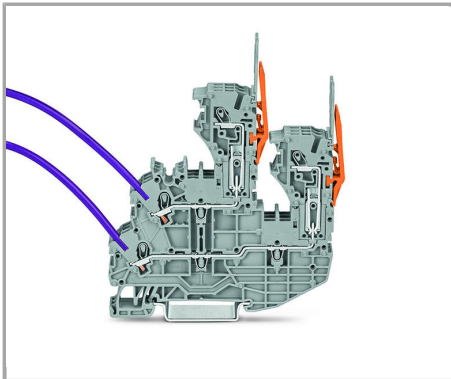

1-conductor female plug

Double-deck carrier terminal blocks can be commoned via 2000 Series Push-In Type Jumper Bars and tested via 859-500 Test Pin.

Marking

Subject to changes. Please also observe the further product documentation!