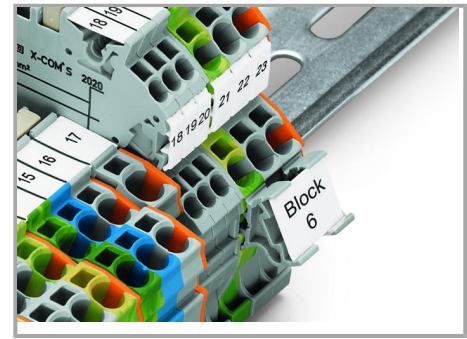

Marker carrier (2009-198)

Product family

X-COM S-Mini

[Show all products from the family](#)

Subject to changes. Please also observe the further product documentation!