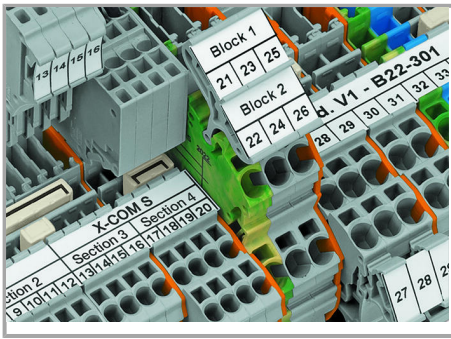

Clear marking via large marking area