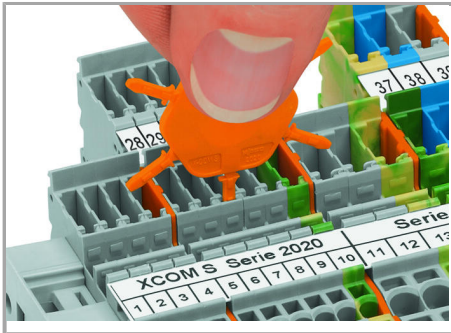

CAE data

EPLAN Data Portal 2020-2208

URL

Download

WSCAD Universe 2020-2208

URL

Download

Installation Notes

Coding

Insert coding pin into the corresponding slot and twist it off.