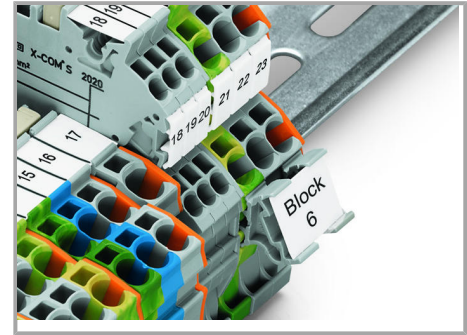

Marker carrier (2009-198)

Product family

X-COM S-Mini

[Show all products from the family](#)

Subject to changes. Please also observe the further product documentation!