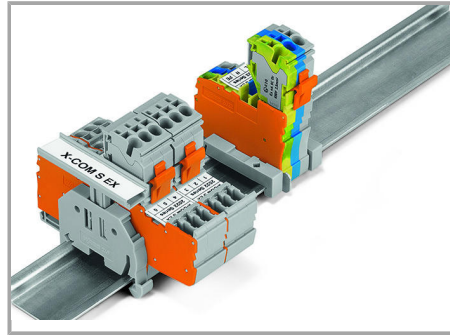

Group marking with height-adjustable group marker carrier (2009 163)