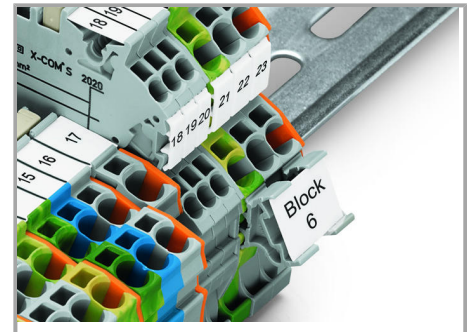

1-conductor female plug

Double-deck carrier terminal blocks can be commoned via 2000 Series Push-In Type Jumper Bars and tested via 859-500 Test Pin.

Marking

Clear marking via large marking area

Group marking with height-adjustable group marker carrier (2009 163)