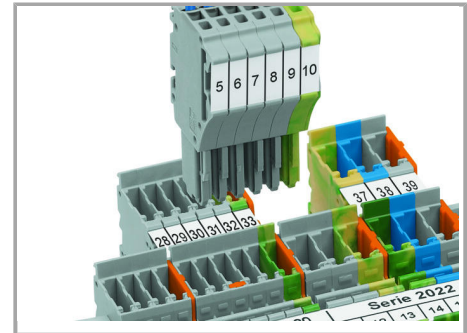

Insert coded female connector into X-COM®S-SYSTEM terminal block assembly.

Subject to changes. Please also observe the further product documentation!