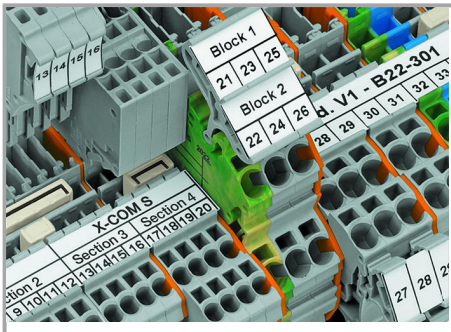

1-conductor female plug

Double-deck carrier terminal blocks can be commoned via 2000 Series Push-In Type Jumper Bars and tested via 859-500 Test Pin.

Marking

Clear marking via large marking area

Group marking with height-adjustable group marker carrier (2009 163)