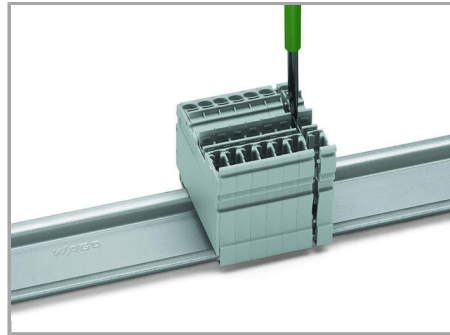

Open the assembly by laterally sliding a block via operating tool (3.5 x 0.5 mm blade).