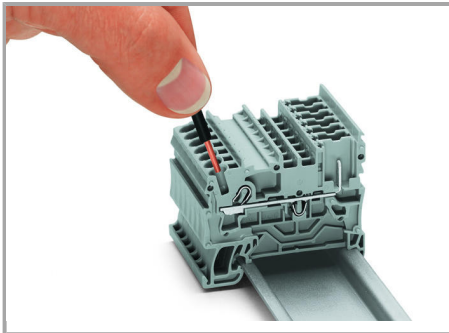

Installation Notes

Installation

Snap individual carrier terminal blocks onto the carrier rail and slide together.

Open the assembly by laterally sliding a block via operating tool (3.5 x 0.5 mm blade).

Separate terminal block assembly and slide individual terminal blocks laterally using an operating tool.

Inserting a conductor

Push-in CAGE CLAMP® enables solid conductors and fine-stranded conductors with ferrules to be connected by simply pushing them into the unit.

Commoning

Subject to changes. Please also observe the further product documentation!