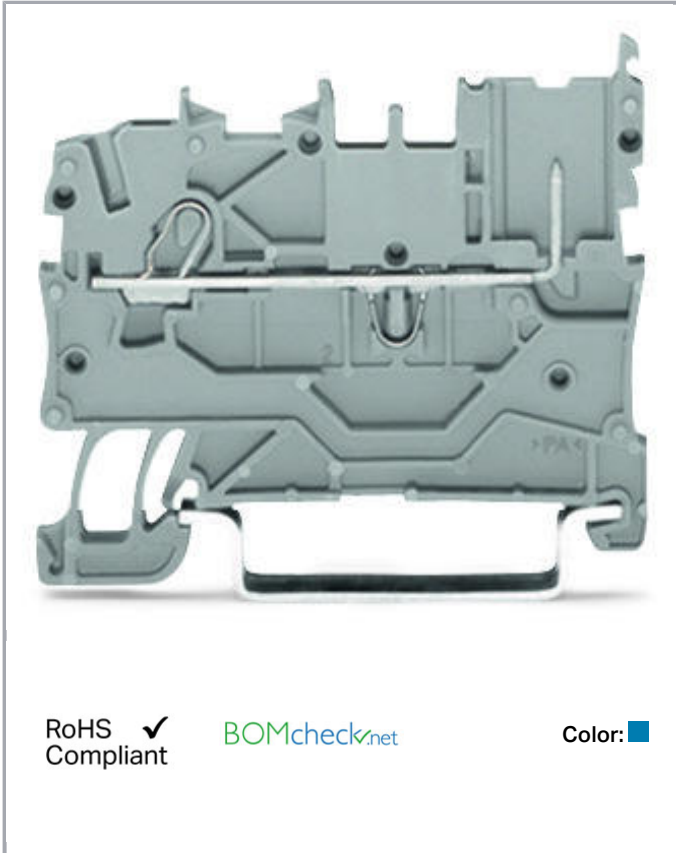

Data sheet | Item number: 2020-1204

1-conductor/1-pin carrier terminal block; for DIN-rail 35 x 15 and 35 x 7.5;
Push-in CAGE CLAMP®; 1,00 mm²; blue

www.wago.com/2020-1204

Data

Electrical data

Ratings per IEC/EN 60664-1