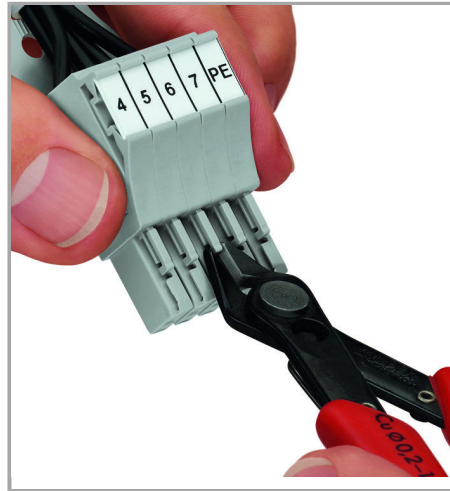

Coding a female plug: remove coding finger using a suitable tool.