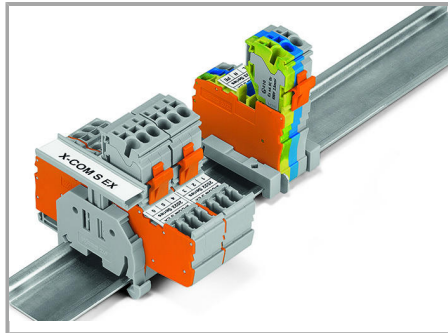

Group marking with height-adjustable group marker carrier (2009 163)

Safety

Subject to changes. Please also observe the further product documentation!