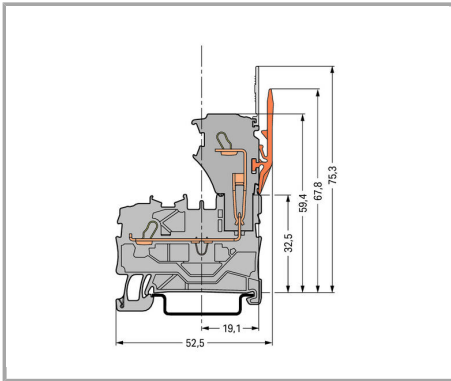

Carrier terminal block

Subject to changes. Please also observe the further product documentation!