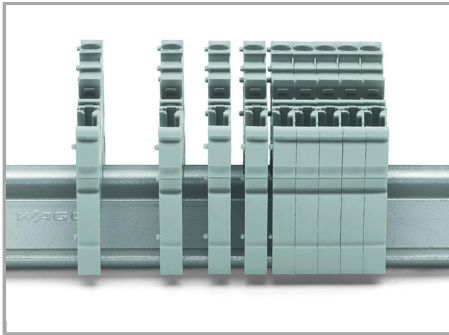

CAE data

EPLAN Data Portal 2020-1204

URL

Download

WSCAD Universe 2020-1204

URL

Download

Installation Notes

Installation

Snap individual carrier terminal blocks onto the carrier rail and slide together.