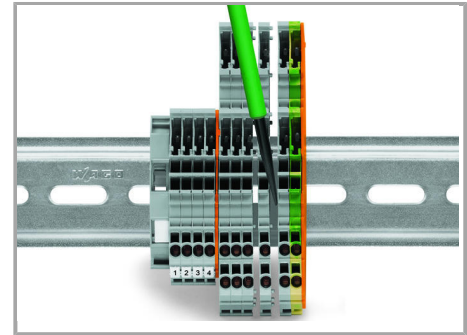

Installation Notes

Installation

Snap individual carrier terminal blocks onto the carrier rail and slide together.

Open the assembly by laterally sliding a block via operating tool (3.5 x 0.5 mm blade).

Separate terminal block assembly and slide individual terminal blocks laterally using an operating tool.

Inserting a conductor

Push-in CAGE CLAMP® enables solid conductors and fine-stranded conductors with ferrules to be connected by simply pushing them into the unit.

Commoning

Subject to changes. Please also observe the further product documentation!