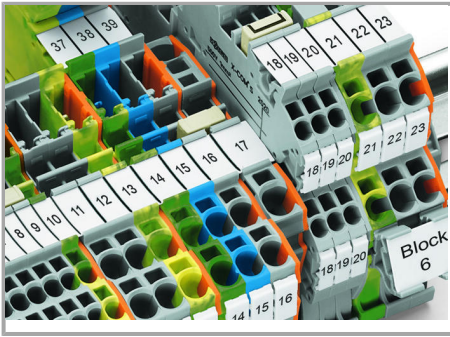

Installation Notes

Installation

Snap individual carrier terminal blocks onto the carrier rail and slide together.

Open the assembly by laterally sliding a block via operating tool (3.5 x 0.5 mm blade).

Separate terminal block assembly and slide individual terminal blocks laterally using an operating tool.

Inserting a conductor

Push-in CAGE CLAMP® enables solid conductors and fine-stranded conductors with ferrules to be connected by simply pushing them into the unit.

Commoning

Subject to changes. Please also observe the further product documentation!