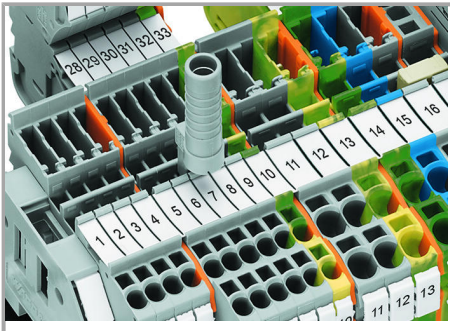

Testing

Test plug adapter (2009-174) for 4 mm test plugs or banana plugs – also suitable for X-COM®S-SYSTEM-MINI Terminal Blocks.

Coding

Subject to changes. Please also observe the further product documentation!