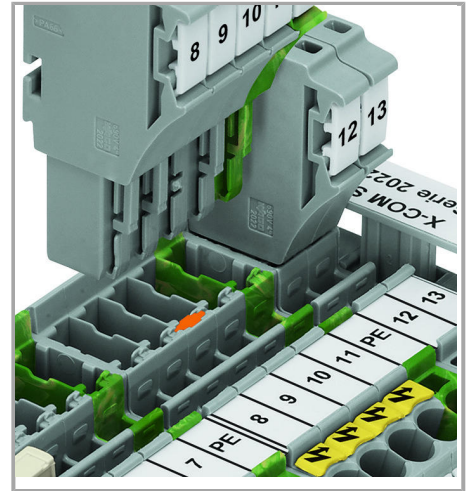

Insert a coding pin (2022-100) into the corresponding location of the carrier terminal block.