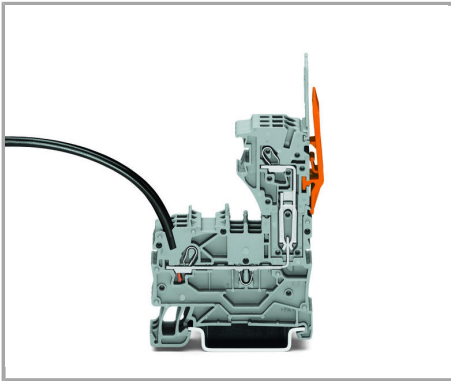

1-conductor female plug

Carrier terminal blocks can be commoned via 2000 Series Push-In Type Jumper Bars and tested via 859-500 Test Pin.