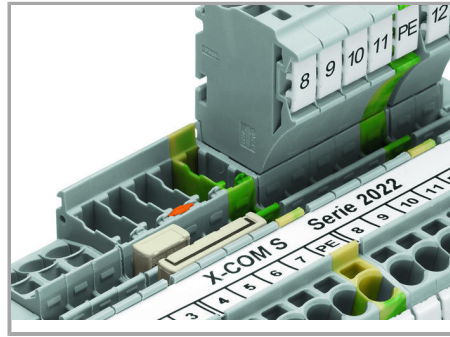

Inserting a conductor

Push-in CAGE CLAMP® enables solid conductors and fine-stranded conductors with ferrules to be connected by simply pushing them into the unit.

Commoning

Subject to changes. Please also observe the further product documentation!

Commoning X-COM®S-SYSTEM Terminal Blocks using jumpers for TOPJOB® S Terminal Blocks. An end plate provides connection to TOPJOB® S Terminal Blocks. 2020 and 2022 Series Terminal Blocks are combinable. Jumper slots are on the same level for both series.