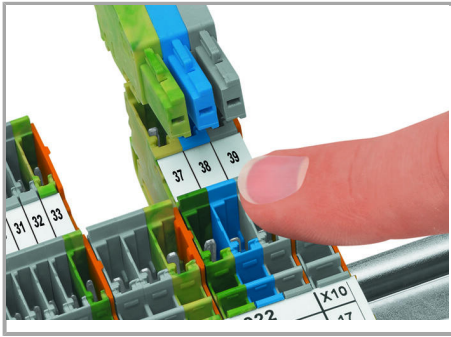

Carrier terminal blocks and female plugs are touch-proof.

Product family

X-COM S-Mini

[Show all products from the family](#)

Subject to changes. Please also observe the further product documentation!