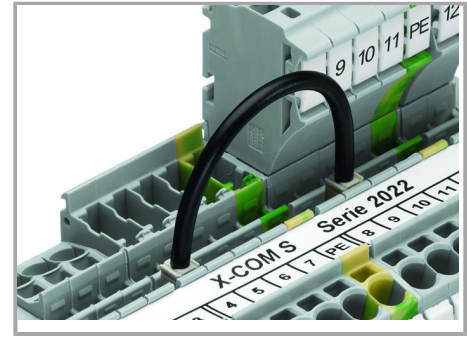

Commoning with push-in type wire jumper.