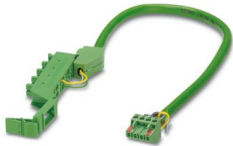

IB IL MUX-CAB PSI - Adapter cable

2878476

<https://www.phoenixcontact.com/us/products/2878476>

Please be informed that the data shown in this PDF document is generated from our online catalog. Please find the complete data in the user documentation. Our general terms of use for downloads are valid.

Adapter cable for the connection of the field multiplexer to the PSI-MOS interface module

Commercial data

Item number	2878476
Packing unit	1 pc
Minimum order quantity	1 pc
Sales key	DR01
Product key	DRI1Z4
Catalog page	Page 109 (C-6-2019)
GTIN	4046356073264
Weight per piece (including packing)	96.3 g
Weight per piece (excluding packing)	56.54 g
Customs tariff number	85444290
Country of origin	DE

IB IL MUX-CAB PSI - Adapter cable

2878476

<https://www.phoenixcontact.com/us/products/2878476>

Classifications

ECLASS

ECLASS-11.0	27242692
ECLASS-12.0	27242692
ECLASS-13.0	27242692

ETIM

ETIM 9.0	EC002584
----------	----------