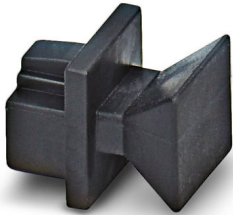

# FL RJ45 PROTECT CAP - Dust protection

2832991

<https://www.phoenixcontact.com/us/products/2832991>

Please be informed that the data shown in this PDF document is generated from our online catalog. Please find the complete data in the user documentation. Our general terms of use for downloads are valid.

Dust protection caps for RJ45 socket

## Product description

Dust protection cap for RJ45 socket