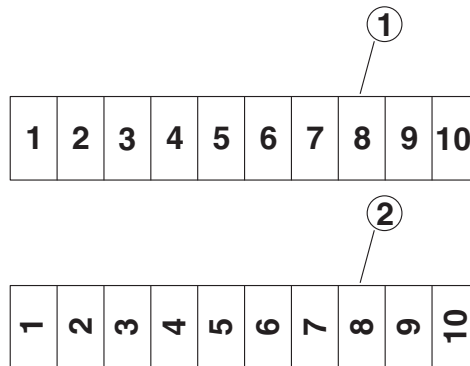

Zack marker strip, can be ordered: Strip, green, labeled according to customer specifications, mounting type: snap into tall marker groove, for terminal block width: 10.2 mm, lettering field size: 10.5 x 10.15 mm, Number of individual labels: 10

Zack marker strip - ZB 10/GN CUS - 0824935

Technical data

General

Marking mounting type	snap into tall marker groove
-----------------------	------------------------------

Standards and Regulations

Wipe resistance	DIN EN 61010-1 (VDE 0411-1)
Flammability rating according to UL 94	V2

Drawings

Schematic diagram

- ① Horizontal
- ② Vertical

Classifications

eCl@ss

eCl@ss 10.0.1	27141137
eCl@ss 11.0	27281101
eCl@ss 4.0	24190200
eCl@ss 4.1	24190200
eCl@ss 5.0	27141100
eCl@ss 5.1	27141100
eCl@ss 6.0	27141100
eCl@ss 7.0	27141137
eCl@ss 9.0	27141137