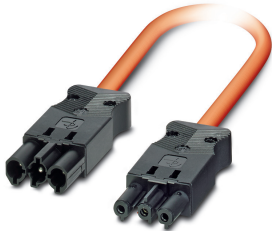

Power cable - PLD E 608-CA-MS/0,6/FS AM - 2702303

Please be informed that the data shown in this PDF Document is generated from our Online Catalog. Please find the complete data in the user's documentation. Our General Terms of Use for Downloads are valid (<http://phoenixcontact.com/download>)

Power cable, 3-position, PVC, orange RAL 2004, Plug straight, coding: black, on Socket straight, coding: black, cable length: 0.6 m

Product Description

The cable serves to connect multiple 600 class PLD enclosure lights in series.

Ambient conditions

Ambient temperature (operation)	-5 °C ... 40 °C
Degree of protection	IP20
	IP40 (plugged in)

General

Rated current at 40°C	16 A
Rated voltage	250 V AC
Number of positions	3

Power cable - PLD E 608-CA-MS/0,6/FS AM - 2702303