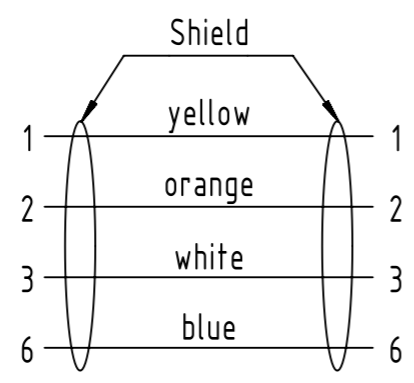

X

HARTING RJ Industrial RJ45, Cat. 5,  
4-pole, angled overmolded, 0° position

Mating face RJ45 acc. to IEC 60603-7

Loading-Plan:

- Protection level: IP20
- Temperature range: -40°C ... +70°C

|                                               |                                              |                                       |                        |                       |                             |                                                         |                        |
|-----------------------------------------------|----------------------------------------------|---------------------------------------|------------------------|-----------------------|-----------------------------|---------------------------------------------------------|------------------------|
|                                               | All Dimensions in mm<br>Original Size DIN A3 |                                       | Scale<br>2:1           | Free size tol.        |                             | Ref.                                                    |                        |
|                                               | All rights reserved<br>Department EC PD - RO |                                       | Created by<br>MUNTEANV | Inspected by<br>AVRAM | Standardisation<br>HOFFMANN | Date<br>2016-01-25                                      | State<br>Final Release |
| HARTING Electronics GmbH<br>D-32339 Espelkamp |                                              | Title<br>RJ Industrial Cable Assembly |                        |                       |                             | Doc-Key / ECM-Nr.<br>100155467/UGD/004/C<br>50000099449 |                        |
|                                               |                                              | Type<br>TB                            | Number<br>09457714XXX  |                       |                             | Rev.<br>C                                               | Page<br>1/2            |