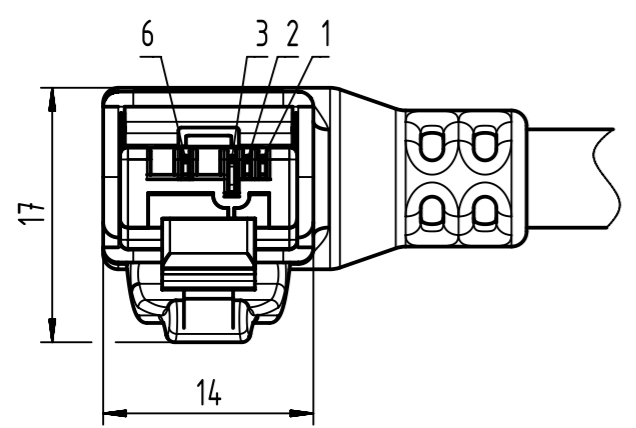

X

HARTING RJ Industrial RJ45, Cat. 5,  
4-pole, angled overmolded, 0° position

Mating face RJ45 acc. to IEC 60603-7

Loading-Plan:

- Protection level: IP20
- Temperature range: -40°C ... +70°C

|                                               |                                              |                                       |                        |                       |                             |                                                         |                        |
|-----------------------------------------------|----------------------------------------------|---------------------------------------|------------------------|-----------------------|-----------------------------|---------------------------------------------------------|------------------------|
|                                               | All Dimensions in mm<br>Original Size DIN A3 |                                       | Scale<br>2:1           | Free size tol.        |                             | Ref.                                                    |                        |
|                                               | All rights reserved<br>Department EC PD - RO |                                       | Created by<br>MUNTEANV | Inspected by<br>AVRAM | Standardisation<br>HOFFMANN | Date<br>2016-01-25                                      | State<br>Final Release |
| HARTING Electronics GmbH<br>D-32339 Espelkamp |                                              | Title<br>RJ Industrial Cable Assembly |                        |                       |                             | Doc-Key / ECM-Nr.<br>100155467/UGD/004/C<br>50000099449 |                        |
|                                               |                                              | Type<br>TB                            | Number<br>09457714XXX  |                       |                             | Rev.<br>C                                               | Page<br>1/2            |