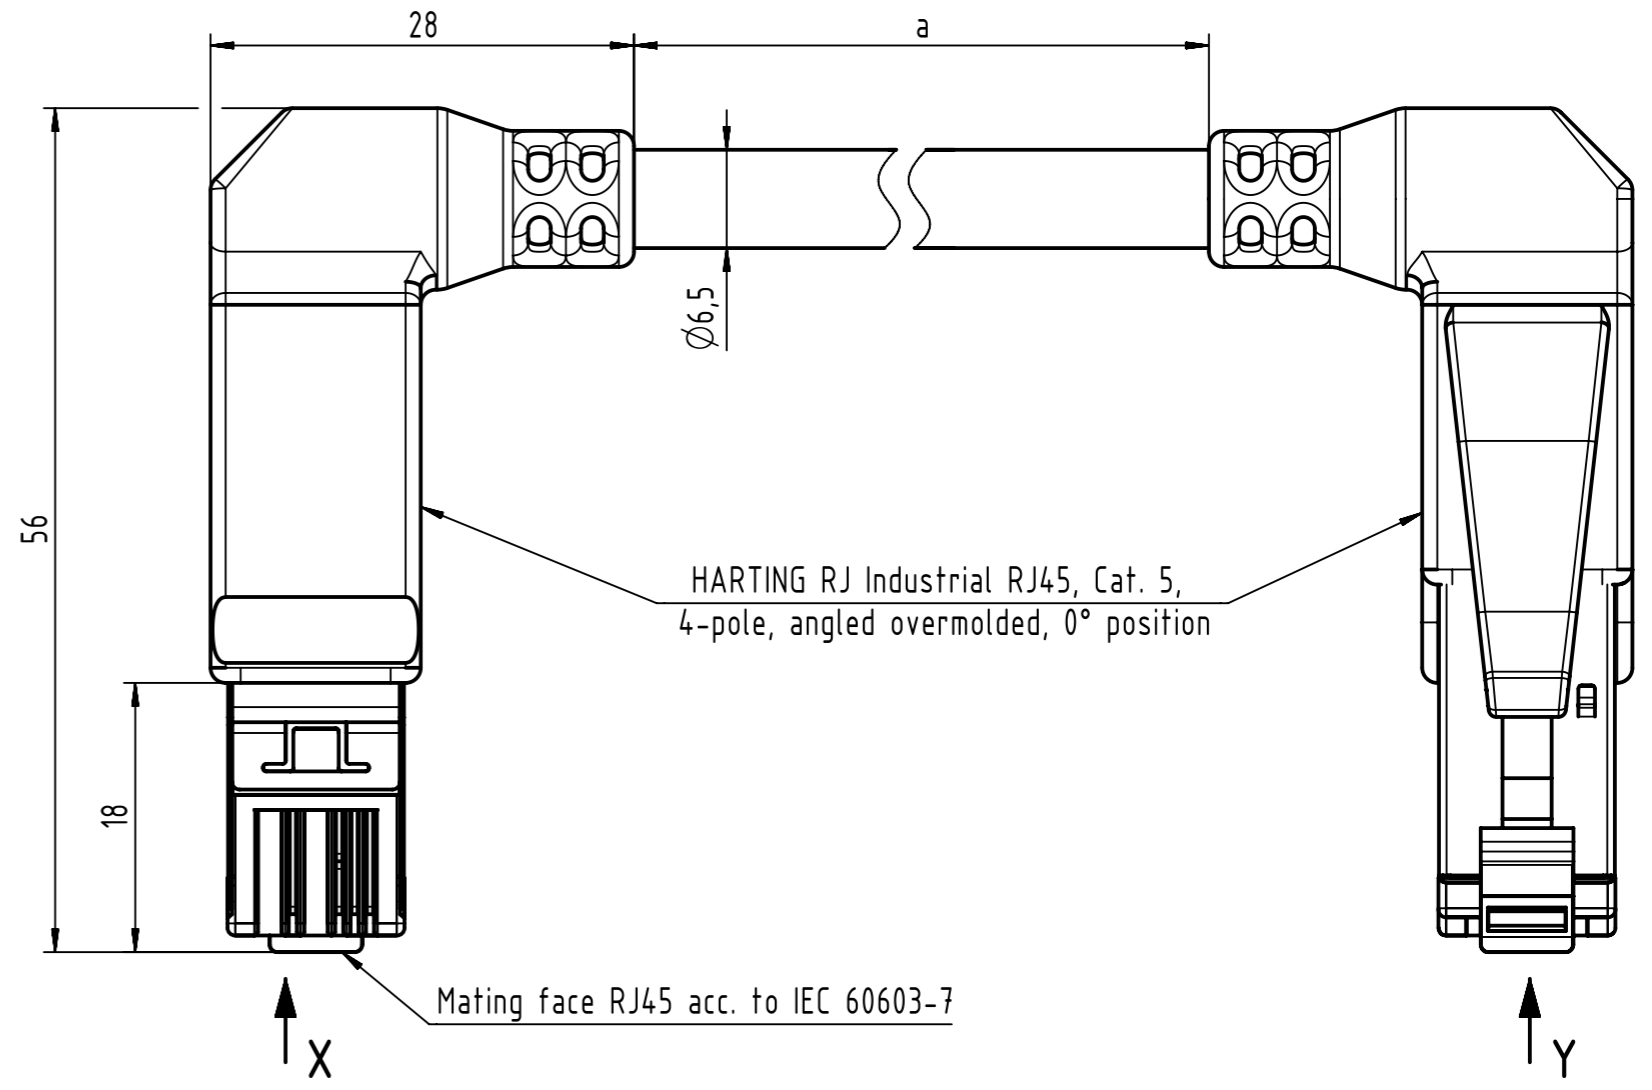

X

HARTING RJ Industrial RJ45, Cat. 5,  
4-pole, angled overmolded, 0° position

Mating face RJ45 acc. to IEC 60603-7

Loading-Plan:

- Protection level: IP20
- Temperature range: -40°C ... +70°C

|                                               |                                              |                                       |                        |                       |                             |                                                         |                        |
|-----------------------------------------------|----------------------------------------------|---------------------------------------|------------------------|-----------------------|-----------------------------|---------------------------------------------------------|------------------------|
|                                               | All Dimensions in mm<br>Original Size DIN A3 |                                       | Scale<br>2:1           | Free size tol.        |                             | Ref.                                                    |                        |
|                                               | All rights reserved<br>Department EC PD - RO |                                       | Created by<br>MUNTEANV | Inspected by<br>AVRAM | Standardisation<br>HOFFMANN | Date<br>2016-01-25                                      | State<br>Final Release |
| HARTING Electronics GmbH<br>D-32339 Espelkamp |                                              | Title<br>RJ Industrial Cable Assembly |                        |                       |                             | Doc-Key / ECM-Nr.<br>100155467/UGD/004/C<br>50000099449 |                        |
|                                               |                                              | Type<br>TB                            | Number<br>09457714XXX  |                       |                             | Rev.<br>C                                               | Page<br>1/2            |