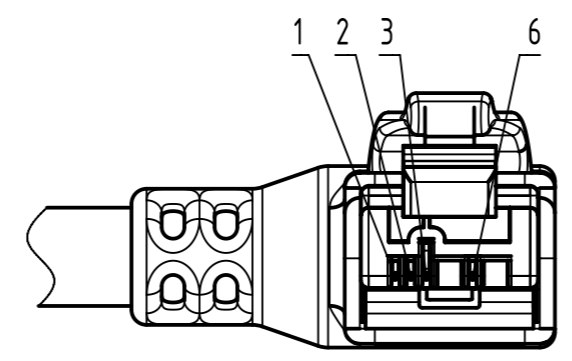

X

HARTING RJ Industrial RJ45, Cat. 5,  
4-pole, angled overmolded, 0° position

Mating face RJ45 acc. to IEC 60603-7

Loading-Plan:

- Protection level: IP20
- Temperature range: -40°C ... +70°C

|                                               |                                              |                                       |                        |                       |                             |                                                         |                        |
|-----------------------------------------------|----------------------------------------------|---------------------------------------|------------------------|-----------------------|-----------------------------|---------------------------------------------------------|------------------------|
|                                               | All Dimensions in mm<br>Original Size DIN A3 |                                       | Scale<br>2:1           | Free size tol.        |                             | Ref.                                                    |                        |
|                                               | All rights reserved<br>Department EC PD - RO |                                       | Created by<br>MUNTEANV | Inspected by<br>AVRAM | Standardisation<br>HOFFMANN | Date<br>2016-01-25                                      | State<br>Final Release |
| HARTING Electronics GmbH<br>D-32339 Espelkamp |                                              | Title<br>RJ Industrial Cable Assembly |                        |                       |                             | Doc-Key / ECM-Nr.<br>100155467/UGD/004/C<br>50000099449 |                        |
|                                               |                                              | Type<br>TB                            | Number<br>09457714XXX  |                       |                             | Rev.<br>C                                               | Page<br>1/2            |