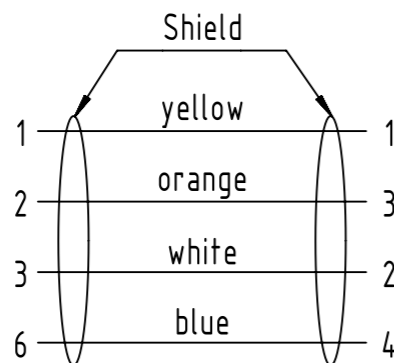

Connector Location A

Connector Location B

X

Loading-Plan:

Y

- Temperature range: -30°C ... +70°C

	All rights reserved Department HCS - RO HARTING Customised Solutions D-32427 Minden	All Dimensions in mm Tech. Character.		Free size tol. According to production drawing	
		Created by MUNTEANV	Inspected by POPESCU	Standardisation AVRAM	Date 2016-07-08
Title M12 D-coded Cable Assembly					Doc-Key / ECM-Nr. 100081060/UGD/044/D 500000106324
Type TB		Number 09457005XXX		Rev. D	Page 1/2