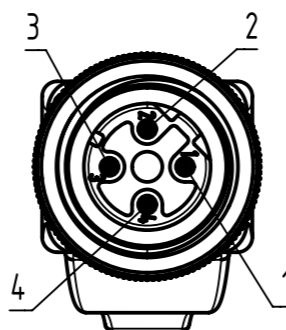

Connector Location A

Connector Location B

X

Loading-Plan:

Y

- Temperature range: -30°C ... +70°C

	All rights reserved Department HCS - RO HARTING Customised Solutions D-32427 Minden	All Dimensions in mm Tech. Character.		Free size tol. According to production drawing	
		Created by MUNTEANV	Inspected by POPESCU	Standardisation AVRAM	Date 2016-07-08
Title M12 D-coded Cable Assembly					Doc-Key / ECM-Nr. 100081060/UGD/044/D 500000106324
Type TB		Number 09457005XXX		Rev. D	Page 1/2