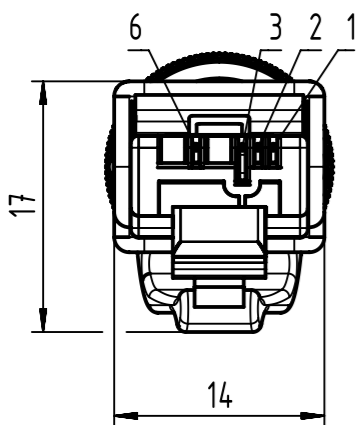

Connector Location A

Connector Location B

X

Loading-Plan:

Y

- Temperature range: -30°C ... +70°C

	All rights reserved Department HCS - RO HARTING Customised Solutions D-32427 Minden	All Dimensions in mm Tech. Character.		Free size tol. According to production drawing	
		Created by MUNTEANV	Inspected by POPESCU	Standardisation AVRAM	Date 2016-07-08
Title M12 D-coded Cable Assembly					Doc-Key / ECM-Nr. 100081060/UGD/044/D 500000106324
Type TB		Number 09457005XXX		Rev. D	Page 1/2