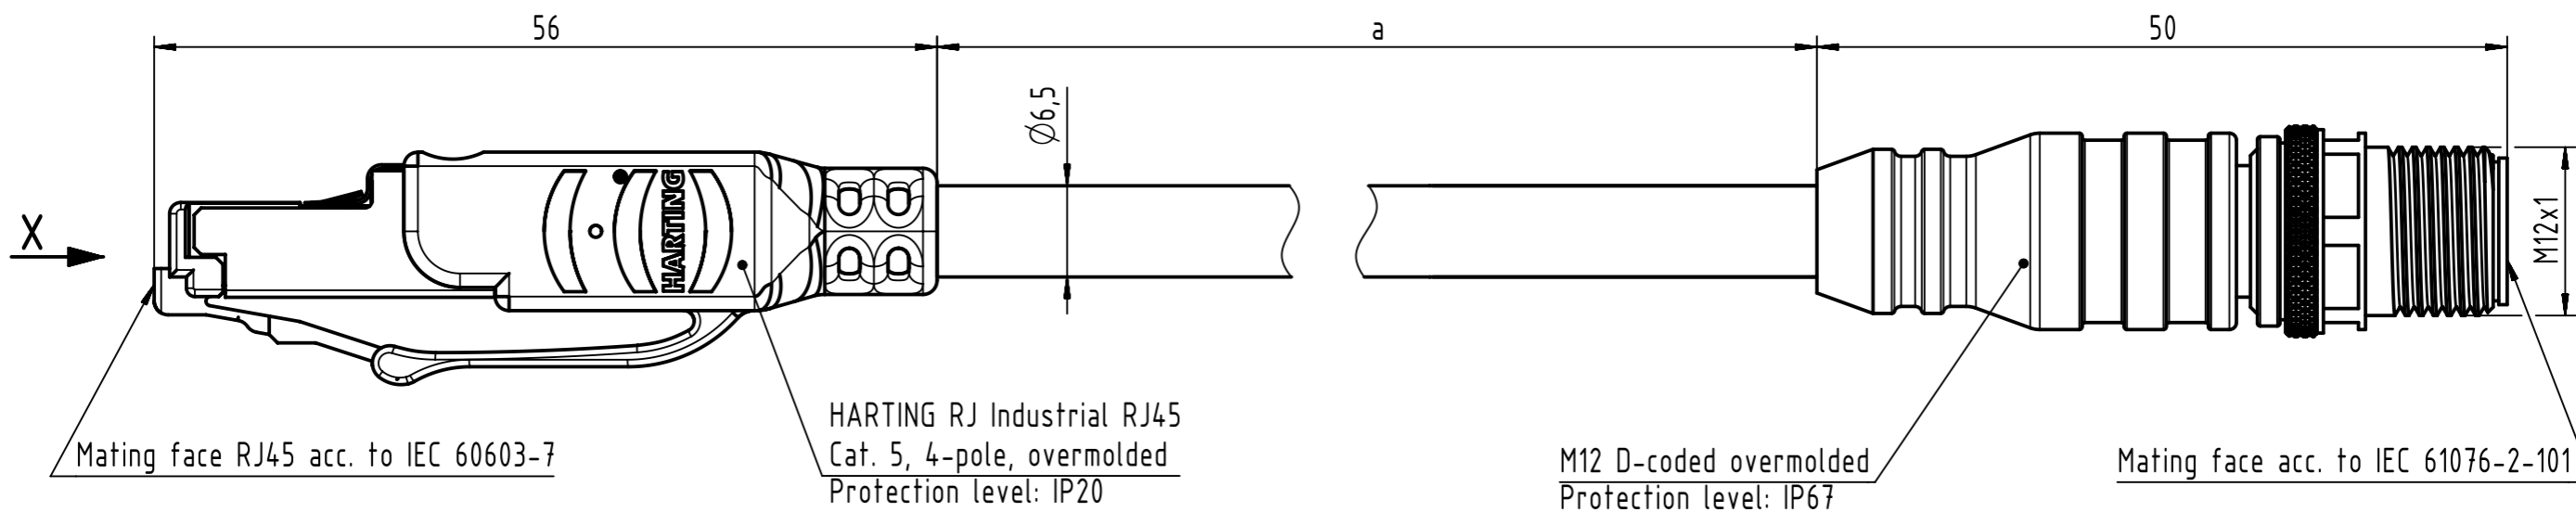

Connector Location A

Connector Location B

X

Loading-Plan:

Y

- Temperature range: -30°C ... +70°C

	All rights reserved Department HCS - RO HARTING Customised Solutions D-32427 Minden	All Dimensions in mm Tech. Character.		Free size tol. According to production drawing	
		Created by MUNTEANV	Inspected by POPESCU	Standardisation AVRAM	Date 2016-07-08
Title M12 D-coded Cable Assembly					Doc-Key / ECM-Nr. 100081060/UGD/044/D 500000106324
Type TB		Number 09457005XXX		Rev. D	Page 1/2