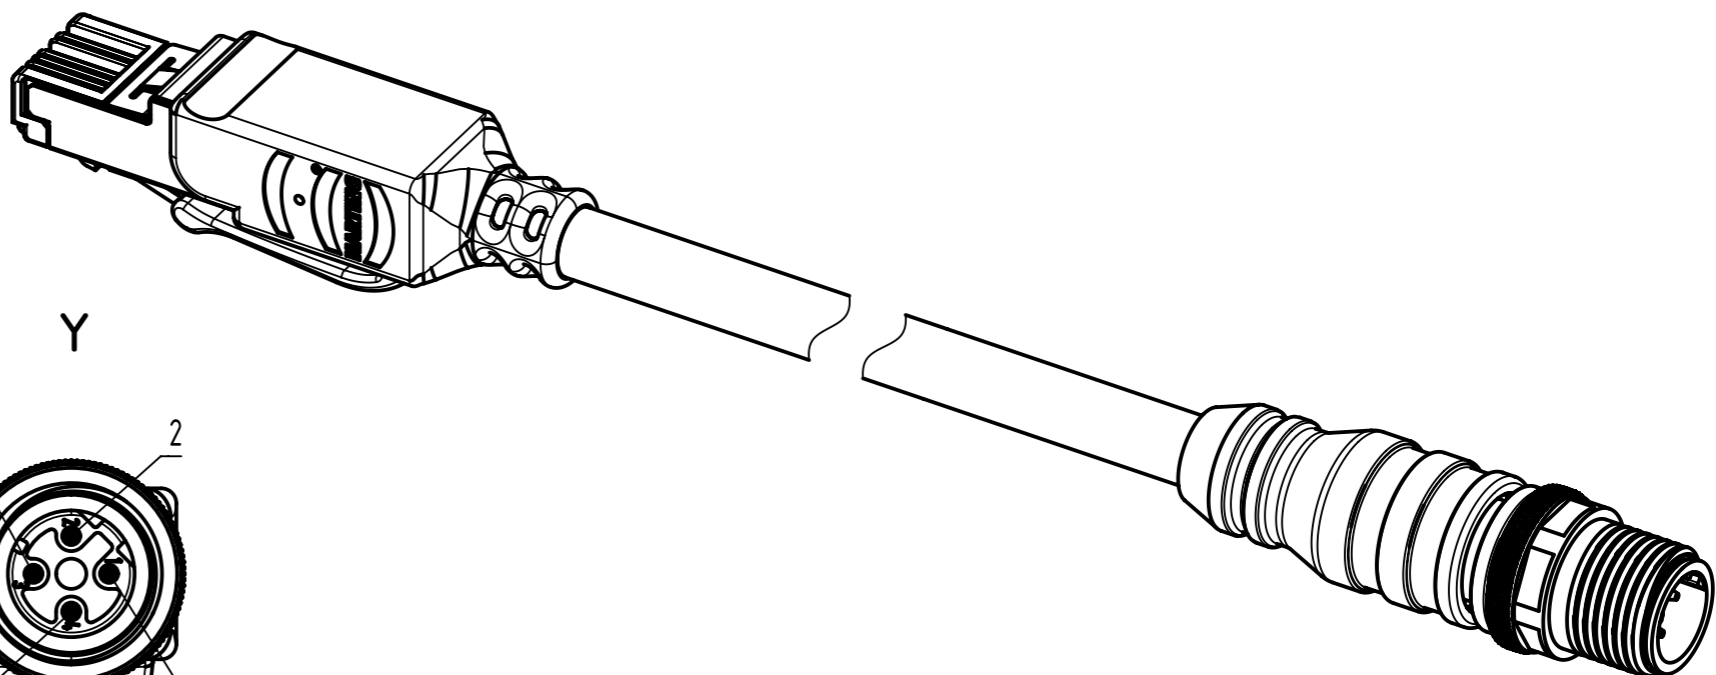

Connector Location A

Connector Location B

X

Loading-Plan:

Y

- Temperature range: -30°C ... +70°C

	All rights reserved Department HCS - RO HARTING Customised Solutions D-32427 Minden	All Dimensions in mm Tech. Character.		Free size tol. According to production drawing	
		Created by MUNTEANV	Inspected by POPESCU	Standardisation AVRAM	Date 2016-07-08
Title M12 D-coded Cable Assembly					Doc-Key / ECM-Nr. 100081060/UGD/044/D 500000106324
Type TB		Number 09457005XXX		Rev. D	Page 1/2