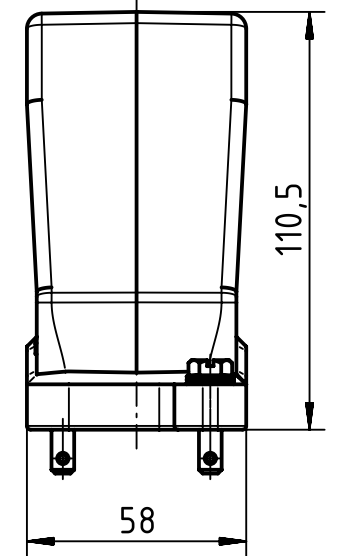

1 2 3 4 5 6

A

B

C

D

X (2:1)

	All Dimensions in mm Original Size DIN A4		Scale 1:2	Free size tol.		Ref. Sub. TB 09 40 024 0801 v. 26.08.99	
		All rights reserved Department EL PD - DE	Created by FINKEV	Inspected by SCHNIEDER	Standardisation TIEMANNA	Date 2014-09-11	State Final Release
HARTING Electric GmbH & Co. KG D-32339 Espelkamp					Title Han 24HPR Hood w/o Pg-Toggle locking		Doc-Key / ECM-Nr. 10020014.0/UGD/004/A 500000079312
			Type TB	Number 09 40 024 0801		Rev. A	Page 1/1