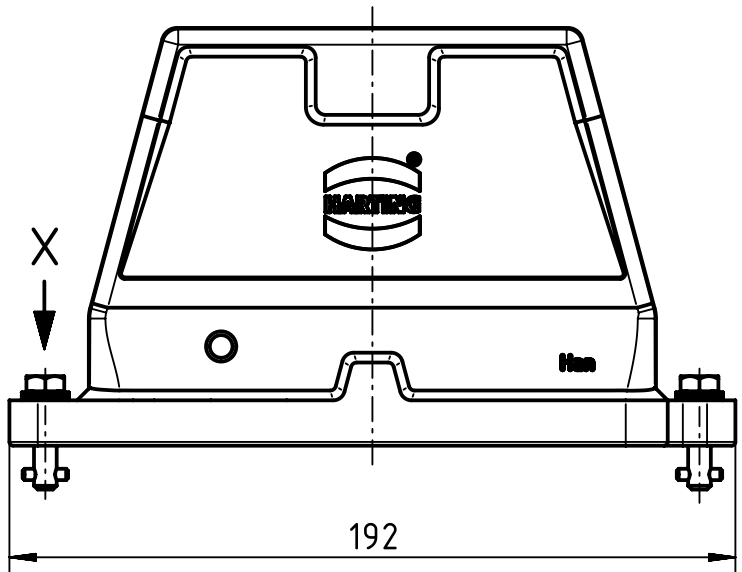

1 2 3 4 5 6

A

B

C

D

X (2:1)

	All Dimensions in mm Original Size DIN A4		Scale 1:2	Free size tol.		Ref. Sub. TB 09 40 024 0801 v. 26.08.99	
		All rights reserved Department EL PD - DE	Created by FINKEV	Inspected by SCHNIEDER	Standardisation TIEMANNA	Date 2014-09-11	State Final Release
HARTING Electric GmbH & Co. KG D-32339 Espelkamp					Title Han 24HPR Hood w/o Pg-Toggle locking		Doc-Key / ECM-Nr. 10020014.0/UGD/004/A 500000079312
			Type TB	Number 09 40 024 0801		Rev. A	Page 1/1