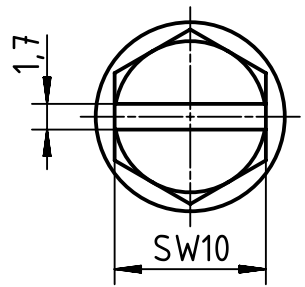

1 2 3 4 5 6

A

B

C

D

X (2:1)

	All Dimensions in mm Original Size DIN A4		Scale 1:2	Free size tol.		Ref. Sub. TB 09 40 024 0801 v. 26.08.99	
		All rights reserved Department EL PD - DE	Created by FINKEV	Inspected by SCHNIEDER	Standardisation TIEMANNA	Date 2014-09-11	State Final Release
HARTING Electric GmbH & Co. KG D-32339 Espelkamp					Title Han 24HPR Hood w/o Pg-Toggle locking		Doc-Key / ECM-Nr. 10020014.0/UGD/004/A 500000079312
			Type TB	Number 09 40 024 0801		Rev. A	Page 1/1