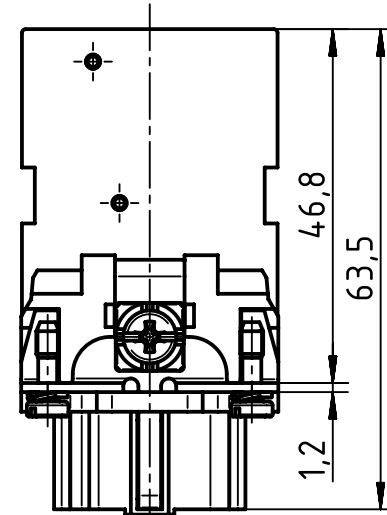

1 2 3 4 5 6

A

B

C

D

wiring diagram

	All Dimensions in mm Original Size DIN A4		Scale 1:1	Free size tol.		Ref.	
	All rights reserved Department EL PD - DE		Created by VOLAR	Inspected by PRIESTER	Standardisation TIEMANNA	Date 2016-09-16	State Final Release
HARTING Electric GmbH & Co. KG D-32339 Espelkamp		Title Han 24ESS-F w. mech. Relay Contacts				Doc-Key / ECM-Nr. 100130047/UGD/004/A 500000096883	
		Type TB	Number 09 33 024 2738			Rev. A	Page 1/1