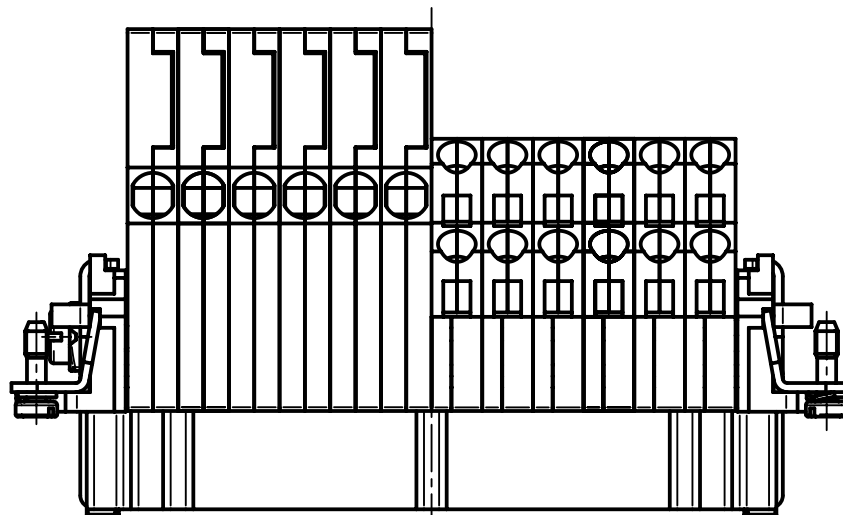

1 2 3 4 5 6

A

B

C

D

wiring diagram

	All Dimensions in mm Original Size DIN A4		Scale 1:1	Free size tol.		Ref.	
	All rights reserved Department EL PD - DE		Created by VOLAR	Inspected by PRIESTER	Standardisation TIEMANNA	Date 2016-09-16	State Final Release
HARTING Electric GmbH & Co. KG D-32339 Espelkamp		Title Han 24ESS-F w. mech. Relay Contacts				Doc-Key / ECM-Nr. 100130047/UGD/004/A 500000096883	
		Type TB	Number 09 33 024 2738			Rev. A	Page 1/1