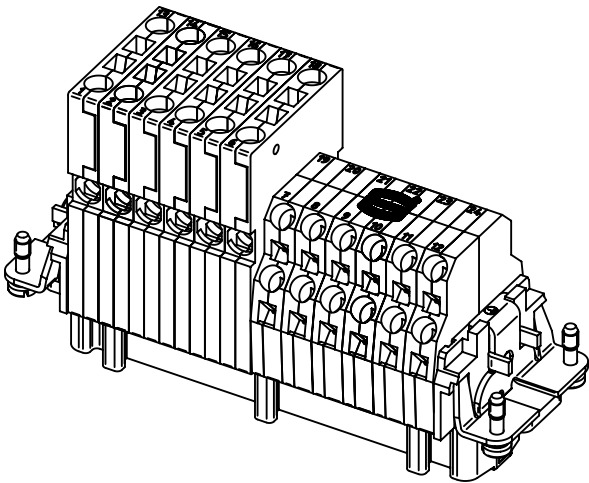

1 2 3 4 5 6

A

B

C

D

wiring diagram

	All Dimensions in mm Original Size DIN A4		Scale 1:1	Free size tol.		Ref.	
	All rights reserved Department EL PD - DE		Created by VOLAR	Inspected by PRIESTER	Standardisation TIEMANNA	Date 2016-09-16	State Final Release
HARTING Electric GmbH & Co. KG D-32339 Espelkamp		Title Han 24ESS-F w. mech. Relay Contacts				Doc-Key / ECM-Nr. 100130047/UGD/004/A 500000096883	
		Type TB	Number 09 33 024 2738			Rev. A	Page 1/1