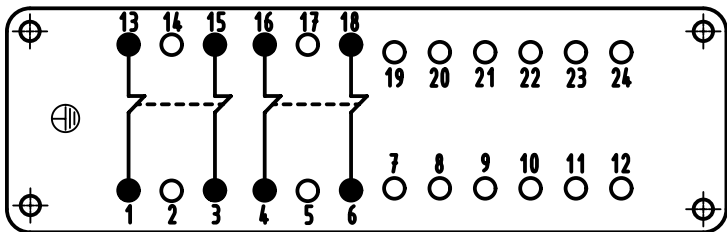

1 2 3 4 5 6

A

B

C

D

wiring diagram

	All Dimensions in mm Original Size DIN A4		Scale 1:1	Free size tol.		Ref.	
	All rights reserved Department EL PD - DE		Created by VOLAR	Inspected by PRIESTER	Standardisation TIEMANNA	Date 2016-09-16	State Final Release
HARTING Electric GmbH & Co. KG D-32339 Espelkamp		Title Han 24ESS-F w. mech. Relay Contacts				Doc-Key / ECM-Nr. 100130047/UGD/004/A 500000096883	
		Type TB	Number 09 33 024 2738			Rev. A	Page 1/1