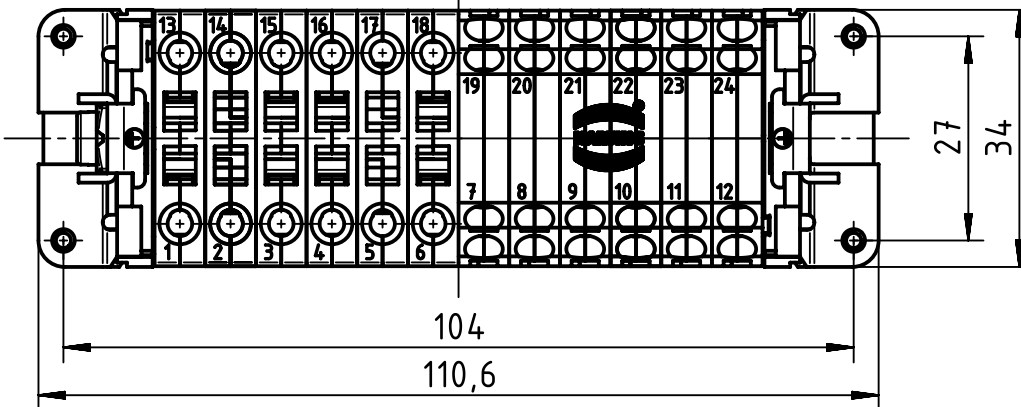

1 2 3 4 5 6

A

B

C

D

wiring diagram

	All Dimensions in mm Original Size DIN A4		Scale 1:1	Free size tol.		Ref.	
	All rights reserved Department EL PD - DE		Created by VOLAR	Inspected by PRIESTER	Standardisation TIEMANNA	Date 2016-09-16	State Final Release
HARTING Electric GmbH & Co. KG D-32339 Espelkamp		Title Han 24ESS-F w. mech. Relay Contacts				Doc-Key / ECM-Nr. 100130047/UGD/004/A 500000096883	
		Type TB	Number 09 33 024 2738			Rev. A	Page 1/1